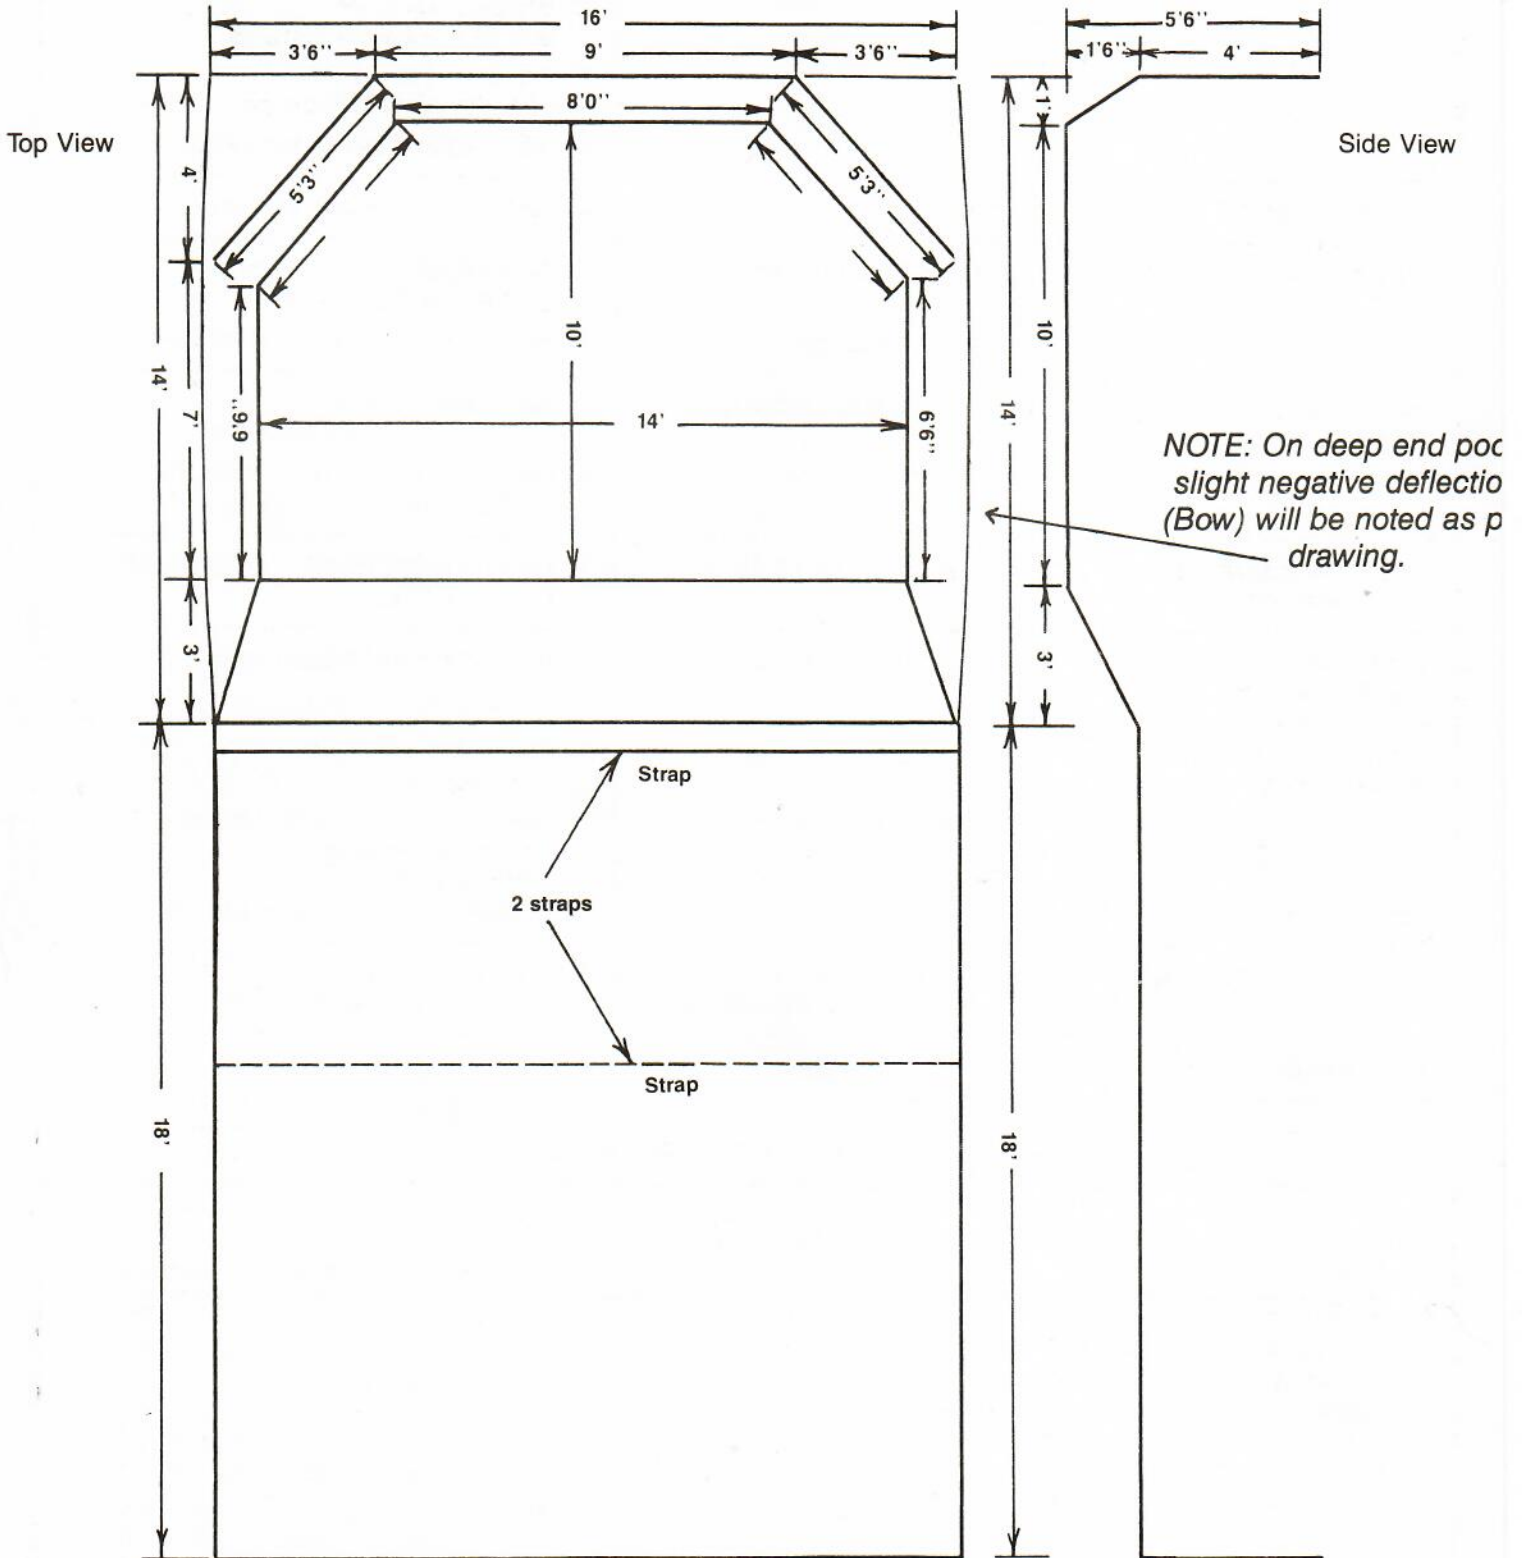

EXCAVATION DIAGRAM FOR DEEP END POOLS ONLY

32' x 16' POOL

Depth - Approx. 5½ feet

NOTE: All dimensions approximate