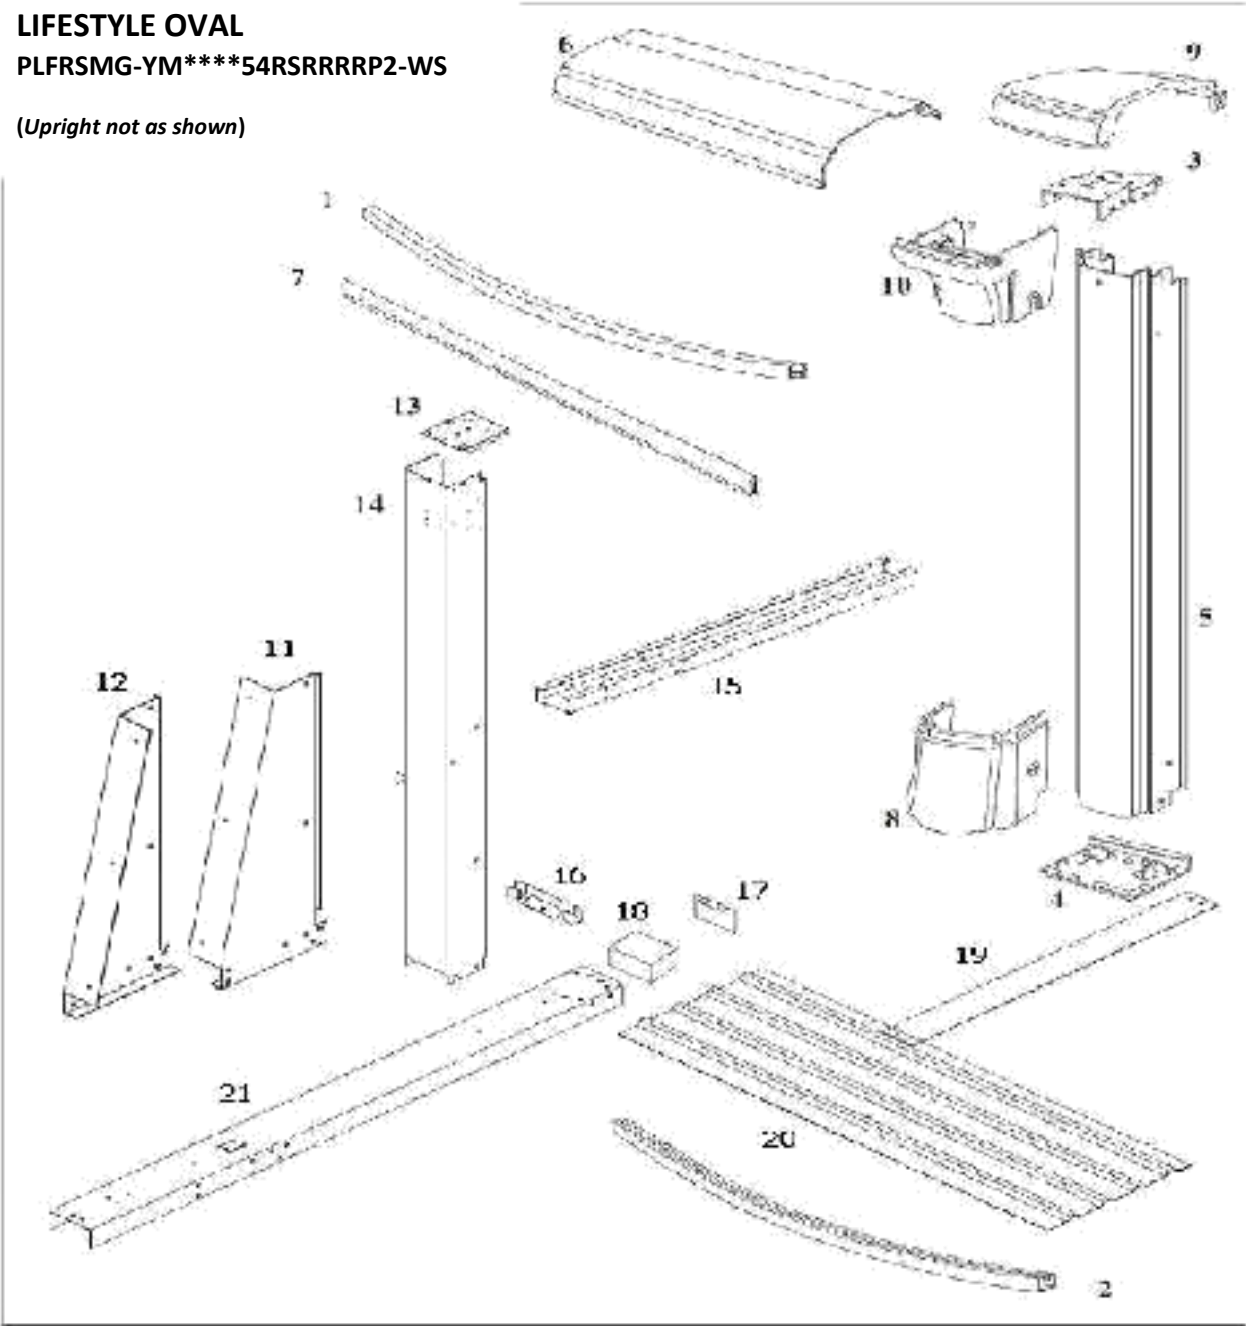

LIFESTYLE OVAL
PLFRSMG-YM****54RSRRRRP2-WS

(Upright not as shown)

Product Description:

Lifestyle 54" Yardmore Oval

9/17/2021

Product Code:

PLFRSMG-YM****54RSRRRP2-WS

			Quantity Required for Installation (by Pool Size)								
Index #	Description	Part #	Length	1217	1218	1224	1524	1526	1530	1833	
6	Top Rail	34999	40-1/8"	12	8	10					
6	Top Rail	35085	51-3/16"				10	10	10		
6	Top Rail	35144	51-15/16"							12	
6	Top Rail Transition	37390	47-1/4"		4		4				
6	Top Rail Straight Side	35084	41-1/4"	2	2	8	2	8	10	10	
5	Upright	19328	54.2185"	10	10	12	12	12	12	14	
14	Wrap Upright Oval Steel Straight Side	35638	54"	4	4	6	4	6	8	8	
9	Top Cap	19309	7"	14	14	18	16	18	20	22	
10	Top Cap Curved Support	19310	7"	10	10	12	12	12	12	14	
10	Top Cap Straight Support	19311	7"	4	4	6	4	6	8	8	
13	Top Plate	40392	5.5"	10	10	12	12	12	12	14	
3	Top Plate Oval	38910	4"	4	4	6	4	6	8	8	
4	Bottom Plate	40393	5.5"	10	10	12	12	12	12	14	
8	Bottom Boot	19312	7"	10	10	12	12	12	12	14	
7	Plastic Coping	10296	48"	16	14	16	16	19	19	21	
1	Rim	11428	51-1/16"				10	10	10		
1	Rim	39999	42-5/8"	12	8	10					
1	Rim	29934	8"	4	4	6	4	6	8	8	
1	Rim	29936	37"			4		4	4	4	
1	Rim	29935	33"	2	2	4	2	4	6	6	
1	Rim	37422	43"		4		4				
1	Rim	29890	56-1/16"							12	
2	Bottom Rail Straight Side	12327	37.5"	2	2	4	2	4	6	6	
2	Bottom Rail	38991	38"	12	8	10					
2	Bottom Rail	12311	49"				10	10	10		
2	Bottom Rail	12330	45"		4		4				
2	Bottom Rail	12331	50"							12	
2	Bottom Rail Corner	12328	39"			4		4	4	4	
16	Connector Bottom Rail Straight Side	16542	1"	4	4	6	4	6	8	8	
20	Pressure Plate	16549	44"	4	4	6	4	6	8	8	
18	Foam Block	29917	2x4x4-1/8"	4	4	6	4	6	8	8	
21	Strap Over Oval Channel	16539	52-3/8"	4	4	6	4	6	8	8	
15	Under Channel Yardmore	15933	45-9/16"	4	4	6	4	6	8	8	
17	Oval Channel End Cap	22726		4	4	6	4	6	8	8	
11	Yardmore Gussett Right	16654		4	4	6	4	6	8	8	
12	Yardmore Gussett Left	16653		4	4	6	4	6	8	8	
19	Strap Section	16724	41-11/16"	4	4	6					
19	Strap Section	16725	40-11/16"				6	9	12		
19	Strap Section	16726	52-11/16"							12	
*	Hardware SS Base Pack YM (4 Uprights)	22-16720		1	1	1	1	1	2	2	
*	Hardware SS Base Pack YM (2 Uprights)	22-16722				1		1			
*	Hardware	44-10102		1	1						
*	Hardware	44-10094				1		1			
*	Hardware	44-10093					1				
*	Hardware	44-10098							1		
*	Hardware	44-10105								1	
*	Hardware	22-10073				1		1			
*	Hardware	22-10072					1				
*	Hardware	22-10074								1	
*	Hardware	22-10090				1	1	1	2	1	
*	Backyard Leisure Terms & Conditions	920045		1	1	1	1	1	1	1	
*	Envelope Safety Stickers	95-0007		1	1	1	1	1	1	1	
*	Instructional DVD	99975		1	1	1	1	1	1	1	

*May not be pictured