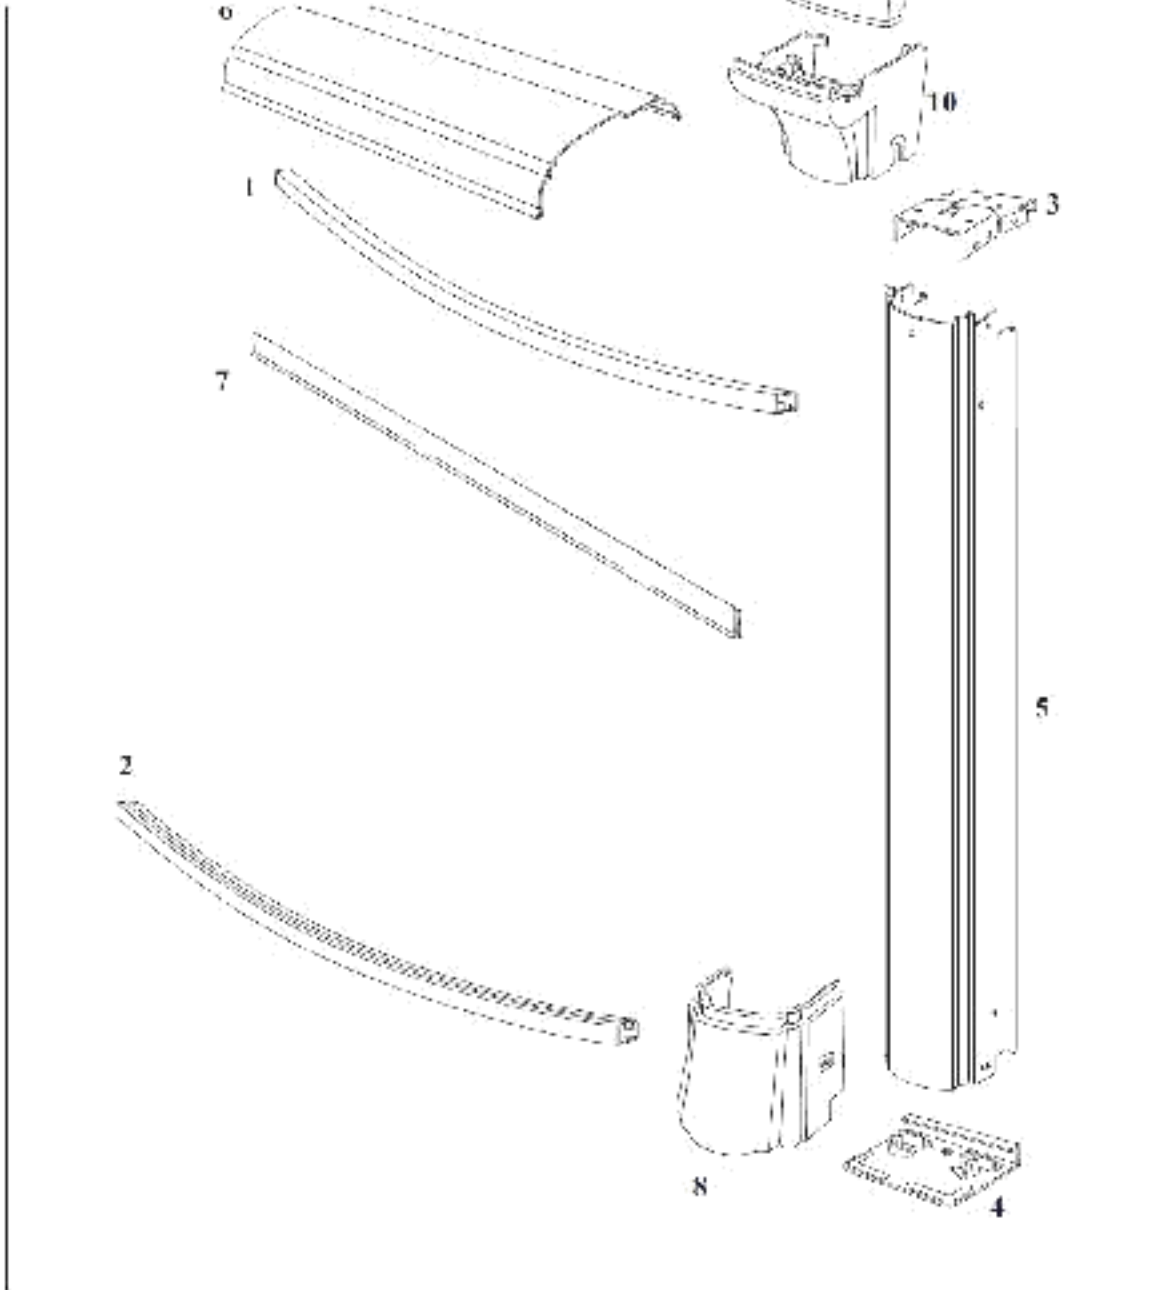

**LIFESTYLE ROUND PLFRSMG-
54RSRRRP2-WS

(Upright not as shown)

					Quantity Required for Installation (by Pool Size)					
Index #	Description	Part #	Length	12'	15'	18'	21'	24'	27'	
6	Top Rail	35000	55-13/16"		10	12	14	16	18	
6	Top Rail	34999	40-1/8"	11						
5	Upright	19328	54.2185"	11	10	12	14	16	18	
9	Top Cap	19309	7"	11	10	12	14	16	18	
10	Top Cap Curved Support	19310	7"	11	10	12	14	16	18	
8	Bottom Boot	19312	7"	11	10	12	14	16	18	
7	Plastic Coping	10296	48"	9	12	14	16	19	21	
3	Top Plate	40392	5.5"	11	10	12	14	16	18	
4	Bottom Plate	40393	5.5"	11	10	12	14	16	18	
1	Inner Stabilizer Connector	29931	5-1/2"	11						
1	Rim	29889	56-1/16"		11					
1	Rim	29890	56-1/16"			13				
1	Rim	29891	56-1/16"				15			
1	Rim	29892	56-1/16"					18		
1	Rim	29894	56-1/16"						20	
1	Rim	33129	40-1/4"	11						
2	Bottom Rail	12312	54-1/4"		10					
2	Bottom Rail	12321	54-1/4"			12				
2	Bottom Rail	12322	54-1/4"				14			
2	Bottom Rail	12323	54-1/4"					16		
2	Bottom Rail	12324	54-1/4"						18	
2	Bottom Rail	38991	38"	11						
*	Hardware	44-10052			1					
*	Hardware	44-10053		1						
*	Hardware	44-10055				1				
*	Hardware	44-10056					1			
*	Hardware	44-10057						1		
*	Hardware	44-10058							1	
*	Hardware	22-10090			1					
*	Hardware	22-10074		1		1				
*	Hardware	22-10091					1			
*	Hardware	22-10075						1		
*	Hardware	22-10096							1	
*	Backyard Leisure Terms & Conditions	920045			1	1	1	1	1	
*	Envelope Safety Stickers	95-0007		1	1	1	1	1	1	
*	Instructional DVD	99975		1	1	1	1	1	1	