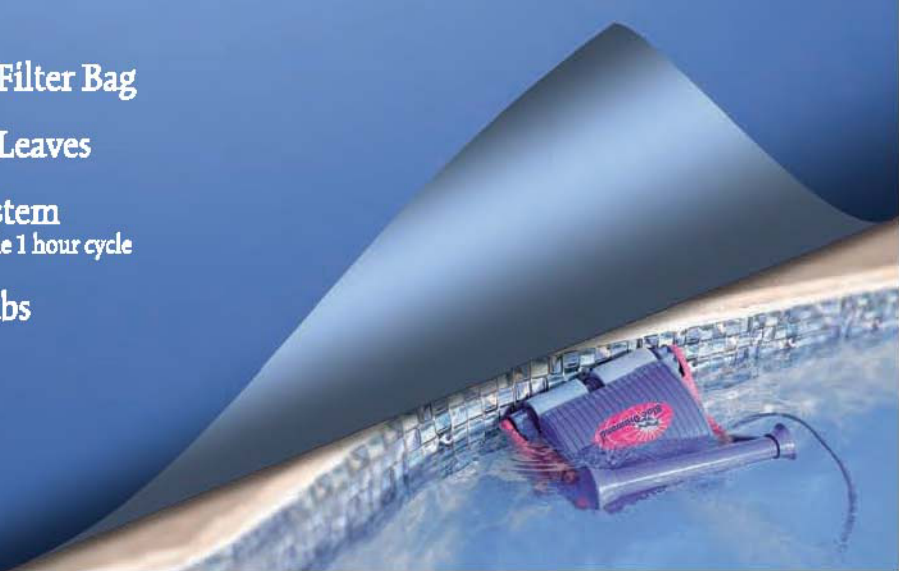

Blue Diamond™

The Ultimate Pool Cleaner

- ☆ Cleans Entire Pool In ONLY 1 Hour *
- ☆ Industry-Best 4 Year Warranty **
- ☆ Sturdy Caddy Cart Included

- ☆ Completely Independent:
  Everything on-board. No installation, hoses, suction lines, or booster pump needed
- ☆ Works in virtually Any Pool
- ☆ Reusable, Easy-To-Clean, long-life Micro-Filter Bag
- ☆ Removes everything from Algae to Large Leaves
- ☆ Pre-Programmed Computer Guidance System
  Complete Pool Coverage (walls, floor and most steps) in a single 1 hour cycle
- ☆ Brushes, Vacuums, Micro-Filters and Scrubs

*Warranty: 4 yrs/500 cycles on motors
Up to 90 min cleaning time on large pools