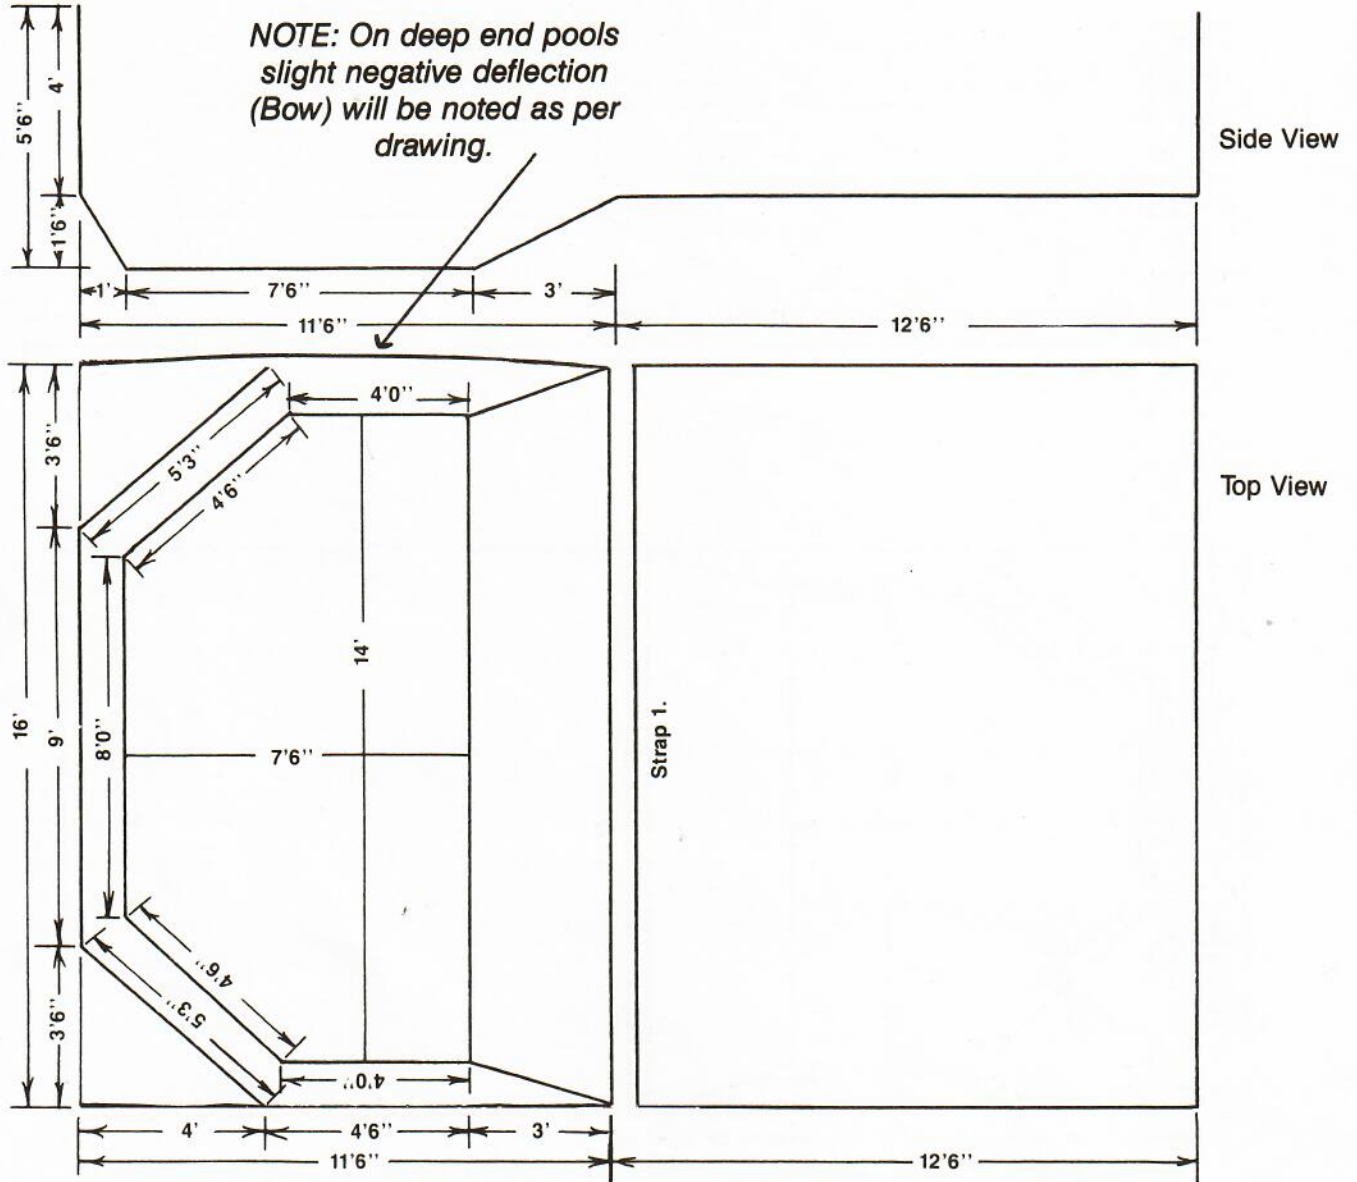

EXCAVATION DIAGRAM FOR DEEP END POOLS ONLY

24' x 16' POOL

Depth - Approx. 5½ feet

NOTE: All dimensions approximate