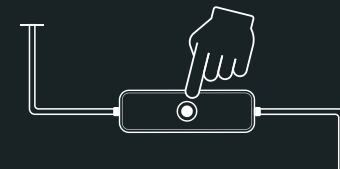

## LAMP OPERATION

01

Use the USB interface directly or plug into a charger head, and then connect to a power outlet.

02

Press ON/OFF button to turn the lamp on and off.

UncommonCarry  
10 W Point Ln., Suite 10-215,  
Biddeford, ME 04005  
207-536-1174