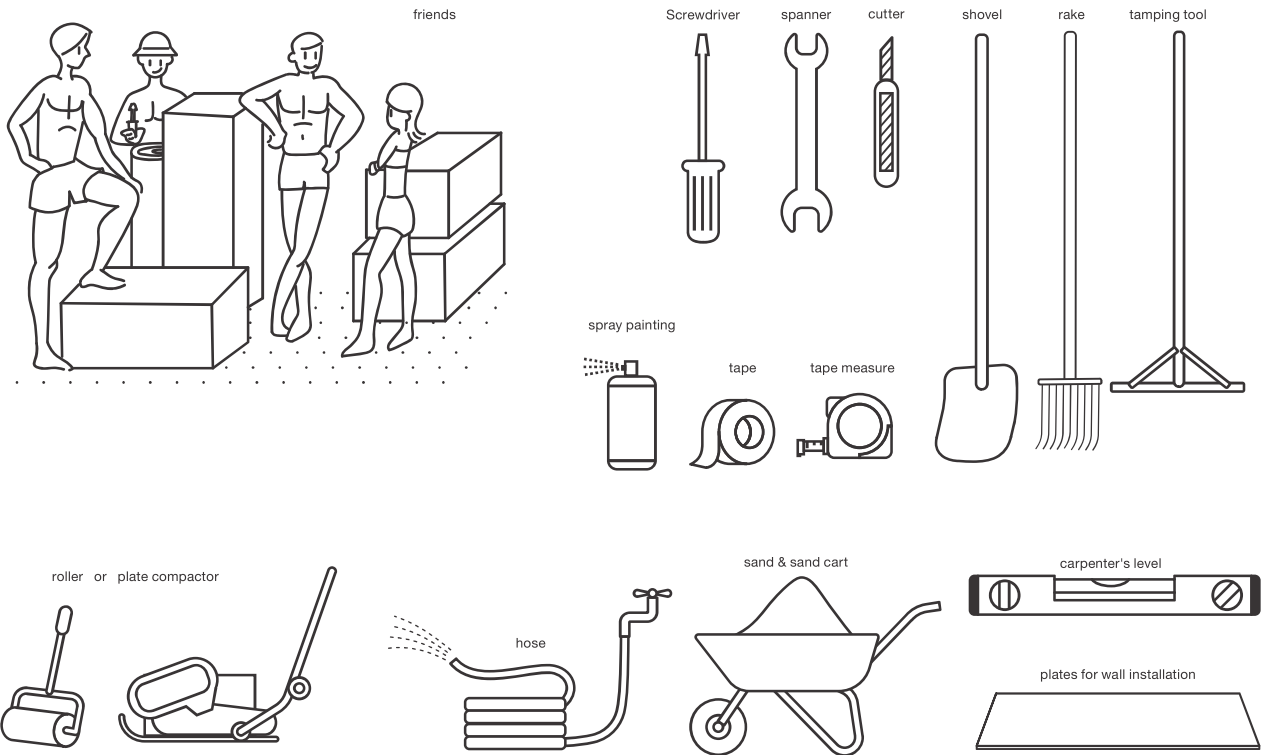

ROUND POOL

PREMIUM model

LOCATION

TOOLS

SIZE

POOL SIZE	Diameter			Wall Length			Top Sheet Q'ty
	mm	ft	in.	mm	ft	in.	
12	3,611	11	10 2/8	11,346	37	2 5/8	10
15	4,572	15	0	14,363	47	1 4/8	10
18	5,486	18	0	17,236	56	6 5/8	12
21	6,401	21	0	20,109	65	11 5/8	14
24	7,315	24	0	22,981	75	4 6/8	16
27	8,230	27	0	25,854	84	9 7/8	18
30	9,144	30	0	28,727	94	3	20
33	10,058	33	0	31,599	103	83 1/8	22

1

2

3

4

5

6

7

8

17

18

19

20

21

Safety Rules