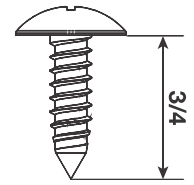

ROUND POOL

PREMIUM model

LOCATION

TOOLS

SIZE

POOL SIZE	Diameter			Wall Length			Top Sheet Q'ty
	mm	ft	in.	mm	ft	in.	
12	3,611	11	10 2/8	11,346	37	2 5/8	10
15	4,572	15	0	14,363	47	1 4/8	10
18	5,486	18	0	17,236	56	6 5/8	12
21	6,401	21	0	20,109	65	11 5/8	14
24	7,315	24	0	22,981	75	4 6/8	16
27	8,230	27	0	25,854	84	9 7/8	18
30	9,144	30	0	28,727	94	3	20
33	10,058	33	0	31,599	103	83 1/8	22

9

10

11

12

13

14

15

16

17

18

19

20

21

Safety Rules