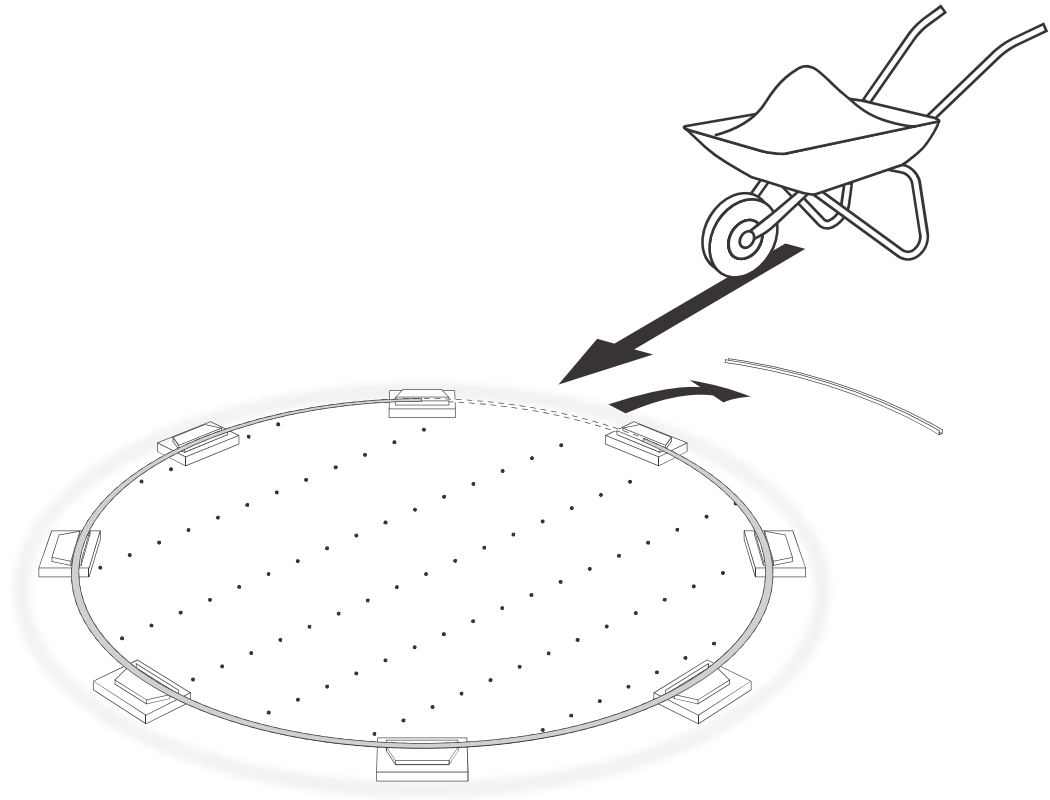

ROUND POOL

PREMIUM model

LOCATION

TOOLS

SIZE

POOL SIZE	Diameter			Wall Length			Top Sheet Q'ty
	mm	ft	in.	mm	ft	in.	
12	3,611	11	10 2/8	11,346	37	2 5/8	10
15	4,572	15	0	14,363	47	1 4/8	10
18	5,486	18	0	17,236	56	6 5/8	12
21	6,401	21	0	20,109	65	11 5/8	14
24	7,315	24	0	22,981	75	4 6/8	16
27	8,230	27	0	25,854	84	9 7/8	18
30	9,144	30	0	28,727	94	3	20
33	10,058	33	0	31,599	103	83 1/8	22

1

2

3

4

5

6

7

8