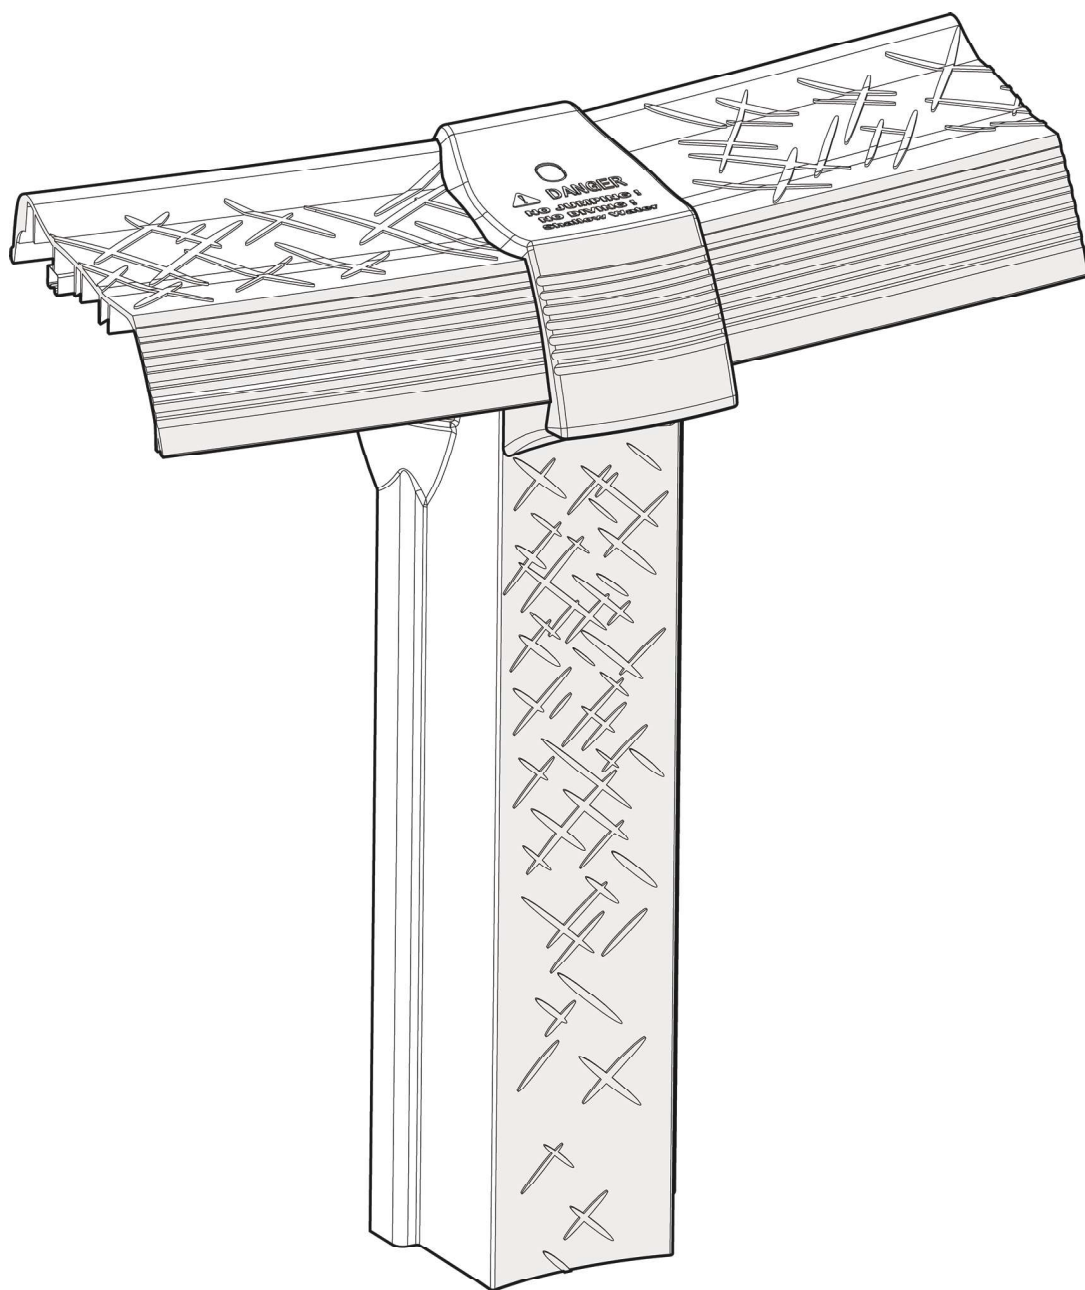

ROUND POOL

PREMIUM model

LOCATION

TOOLS

SIZE

POOL SIZE	Diameter			Wall Length			Top Sheet Q'ty
	mm	ft	in.	mm	ft	in.	
12	3,611	11	10 2/8	11,346	37	2 5/8	10
15	4,572	15	0	14,363	47	1 4/8	10
18	5,486	18	0	17,236	56	6 5/8	12
21	6,401	21	0	20,109	65	11 5/8	14
24	7,315	24	0	22,981	75	4 6/8	16
27	8,230	27	0	25,854	84	9 7/8	18
30	9,144	30	0	28,727	94	3	20
33	10,058	33	0	31,599	103	83 1/8	22

1

2

3

4

5

6

7

8

17

18

19

20

21

Safety Rules