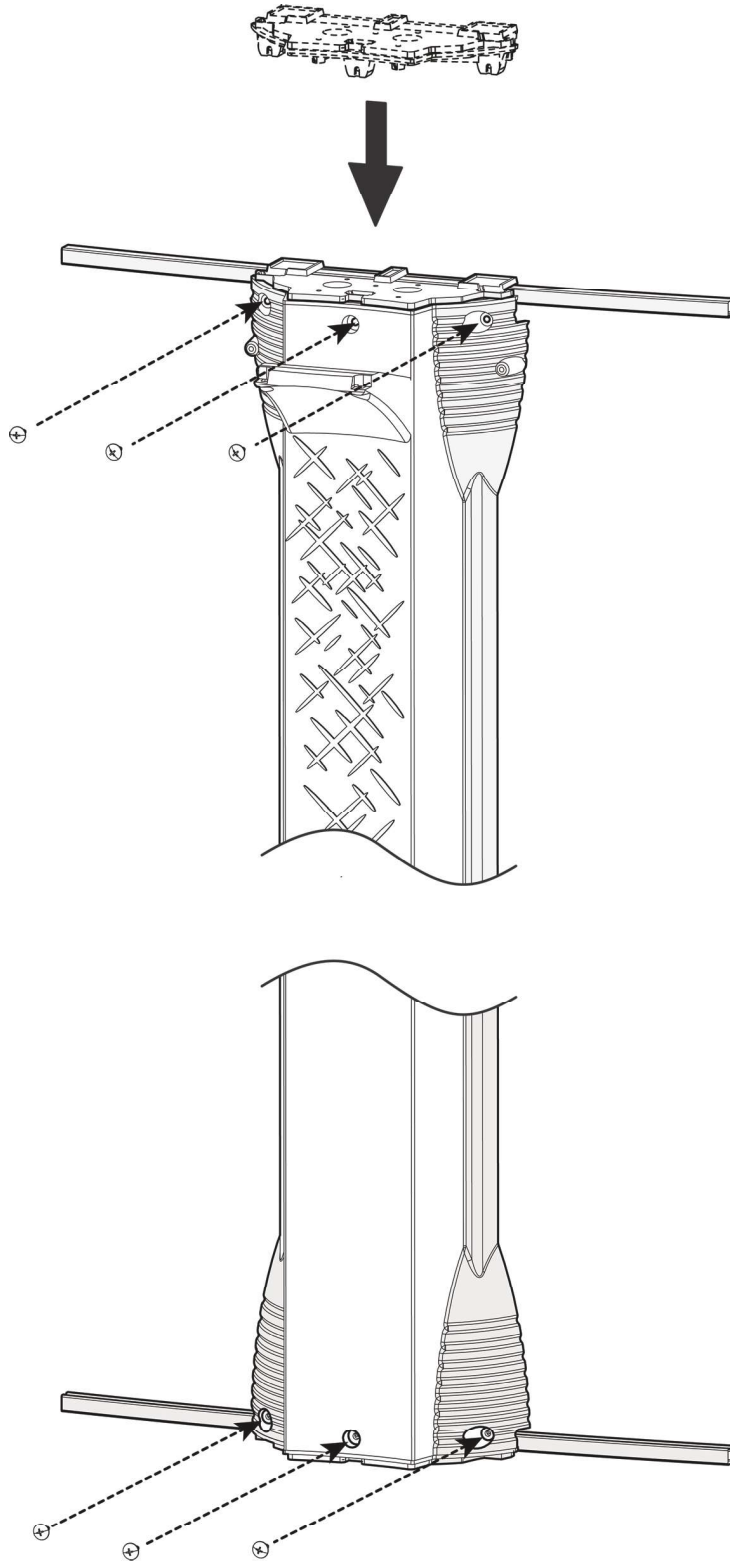

ROUND POOL

PREMIUM model

LOCATION

TOOLS

SIZE

POOL SIZE	Diameter			Wall Length			Top Sheet Q'ty
	mm	ft	in.	mm	ft	in.	
12	3,611	11	10 2/8	11,346	37	2 5/8	10
15	4,572	15	0	14,363	47	1 4/8	10
18	5,486	18	0	17,236	56	6 5/8	12
21	6,401	21	0	20,109	65	11 5/8	14
24	7,315	24	0	22,981	75	4 6/8	16
27	8,230	27	0	25,854	84	9 7/8	18
30	9,144	30	0	28,727	94	3	20
33	10,058	33	0	31,599	103	83 1/8	22

9

10

11

12

13

14

15

16

17

18

19

20

21

Safety Rules