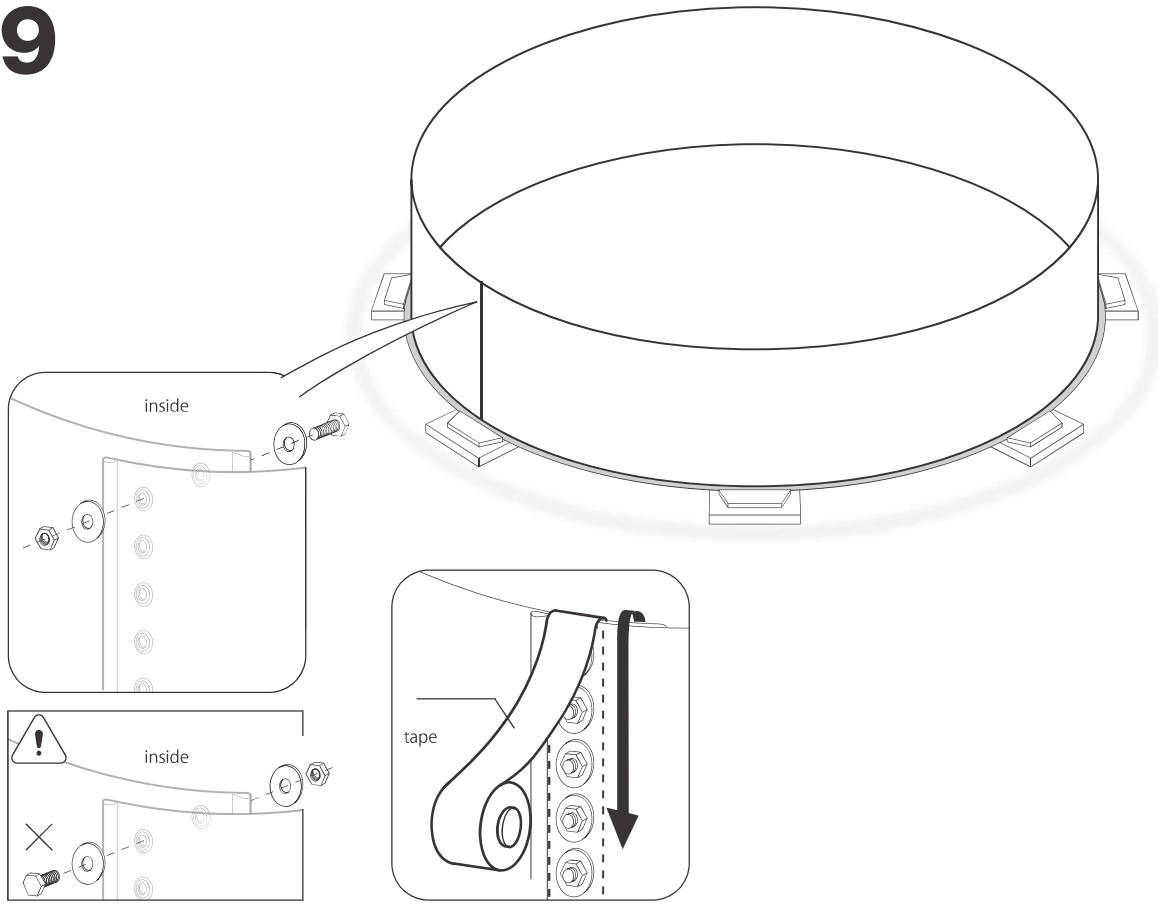

ROUND POOL

PREMIUM model

LOCATION

TOOLS

SIZE

POOL SIZE	Diameter			Wall Length			Top Sheet Q'ty
	mm	ft	in.	mm	ft	in.	
12	3,611	11	10 2/8	11,346	37	2 5/8	10
15	4,572	15	0	14,363	47	1 4/8	10
18	5,486	18	0	17,236	56	6 5/8	12
21	6,401	21	0	20,109	65	11 5/8	14
24	7,315	24	0	22,981	75	4 6/8	16
27	8,230	27	0	25,854	84	9 7/8	18
30	9,144	30	0	28,727	94	3	20
33	10,058	33	0	31,599	103	83 1/8	22

1

2

3

4

5

6

7

8

9

10

11

12

13

14

15

16