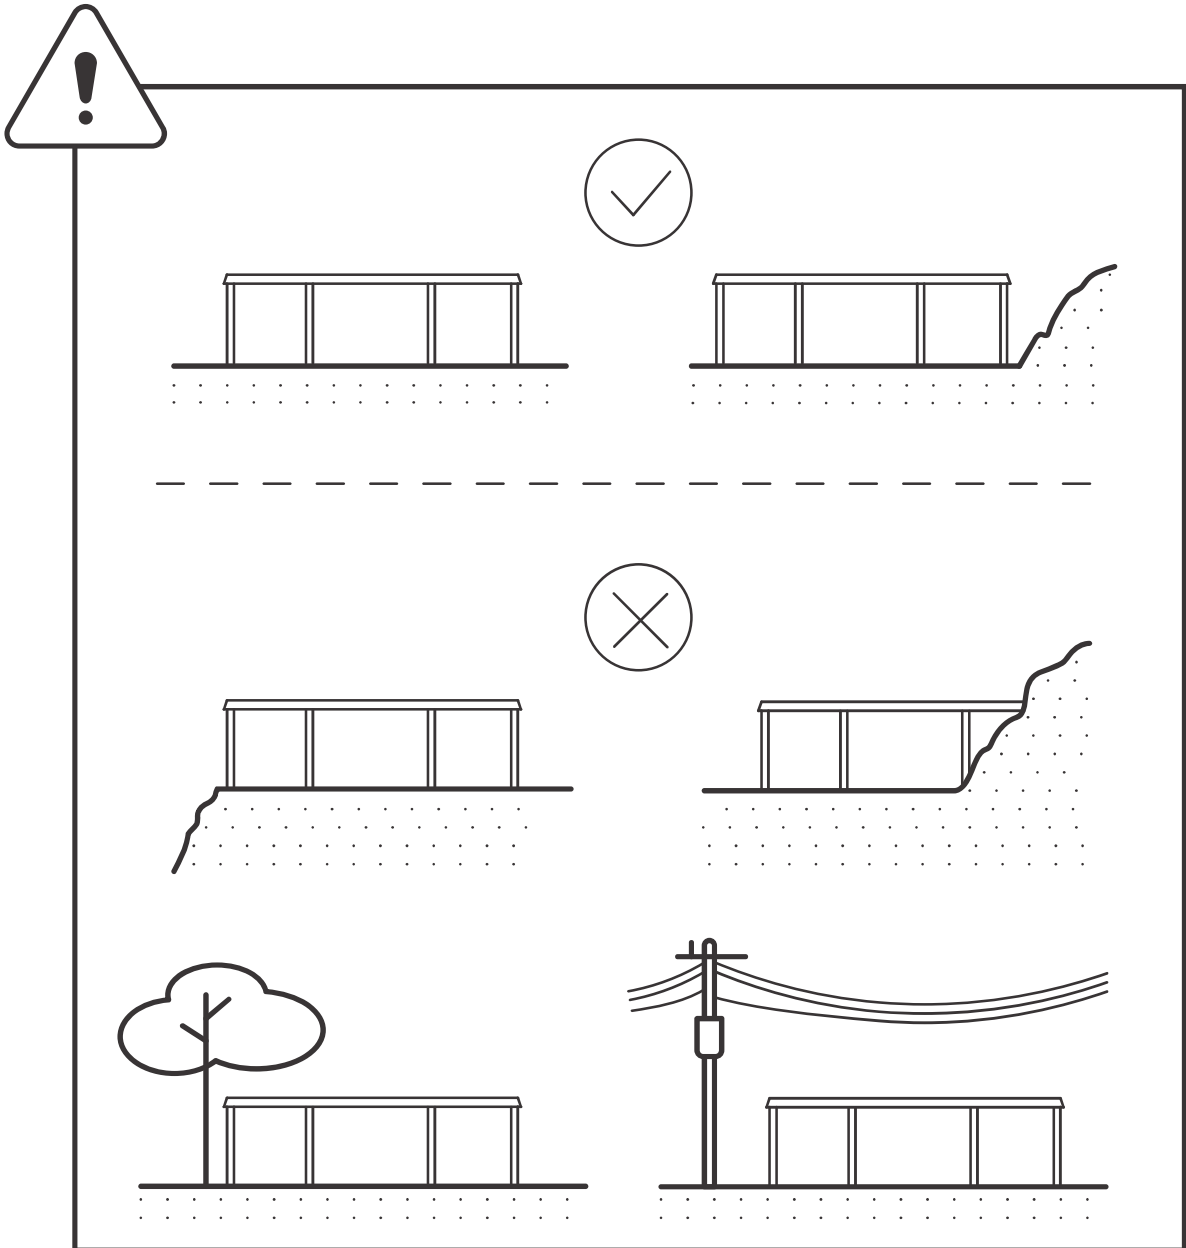

ROUND POOL

PREMIUM model

LOCATION

TOOLS

SIZE

POOL SIZE	Diameter			Wall Length			Top Sheet Q'ty
	mm	ft	in.	mm	ft	in.	
12	3,611	11	10 2/8	11,346	37	2 5/8	10
15	4,572	15	0	14,363	47	1 4/8	10
18	5,486	18	0	17,236	56	6 5/8	12
21	6,401	21	0	20,109	65	11 5/8	14
24	7,315	24	0	22,981	75	4 6/8	16
27	8,230	27	0	25,854	84	9 7/8	18
30	9,144	30	0	28,727	94	3	20
33	10,058	33	0	31,599	103	83 1/8	22

17

18

19

20

21

Safety Rules