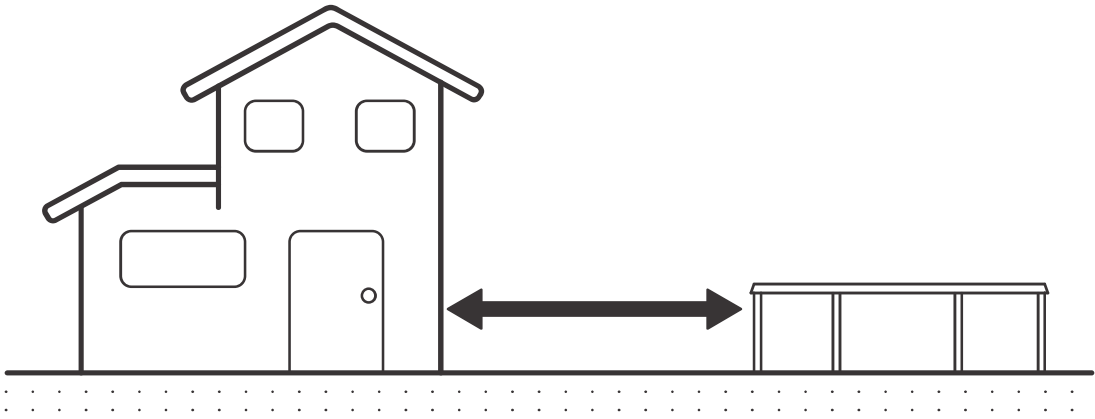

ROUND POOL

PREMIUM model

LOCATION

TOOLS

SIZE

POOL SIZE	Diameter			Wall Length			Top Sheet Q'ty
	mm	ft	in.	mm	ft	in.	
12	3,611	11	10 2/8	11,346	37	2 5/8	10
15	4,572	15	0	14,363	47	1 4/8	10
18	5,486	18	0	17,236	56	6 5/8	12
21	6,401	21	0	20,109	65	11 5/8	14
24	7,315	24	0	22,981	75	4 6/8	16
27	8,230	27	0	25,854	84	9 7/8	18
30	9,144	30	0	28,727	94	3	20
33	10,058	33	0	31,599	103	83 1/8	22