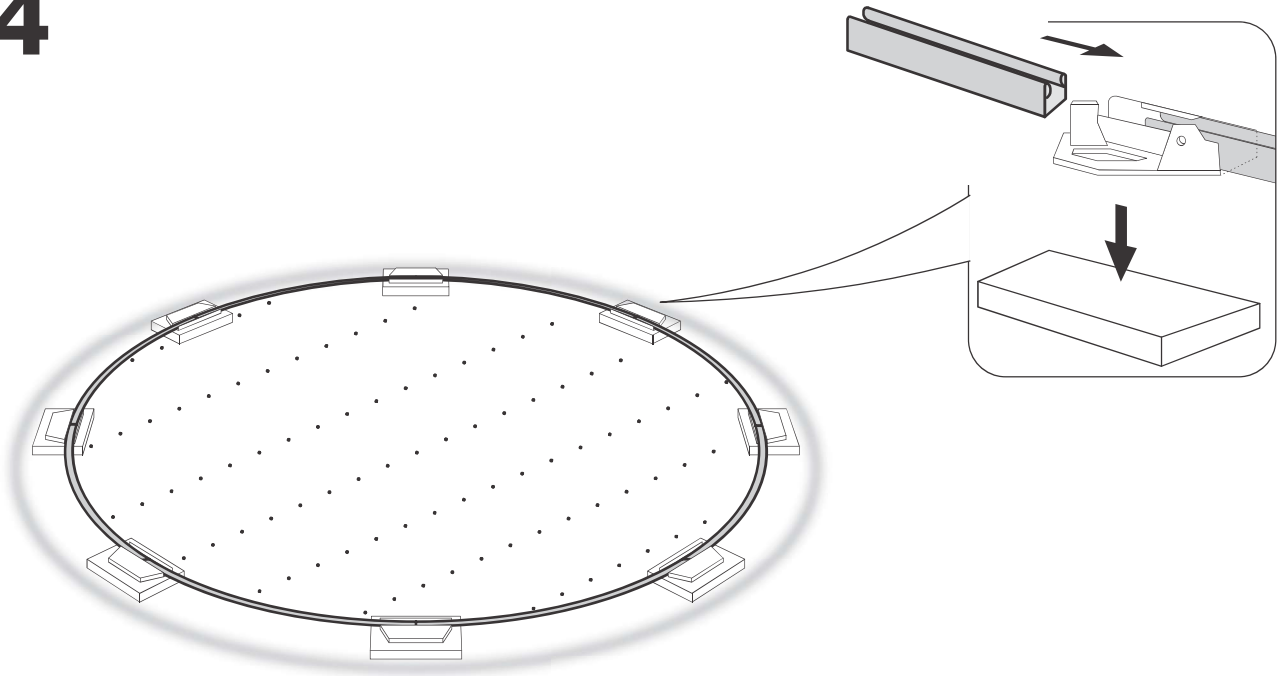

ROUND POOL

PREMIUM model

LOCATION

TOOLS

SIZE

POOL SIZE	Diameter			Wall Length			Top Sheet Q'ty
	mm	ft	in.	mm	ft	in.	
12	3,611	11	10 2/8	11,346	37	2 5/8	10
15	4,572	15	0	14,363	47	1 4/8	10
18	5,486	18	0	17,236	56	6 5/8	12
21	6,401	21	0	20,109	65	11 5/8	14
24	7,315	24	0	22,981	75	4 6/8	16
27	8,230	27	0	25,854	84	9 7/8	18
30	9,144	30	0	28,727	94	3	20
33	10,058	33	0	31,599	103	83 1/8	22

1

2

3

4

5

6

7

8