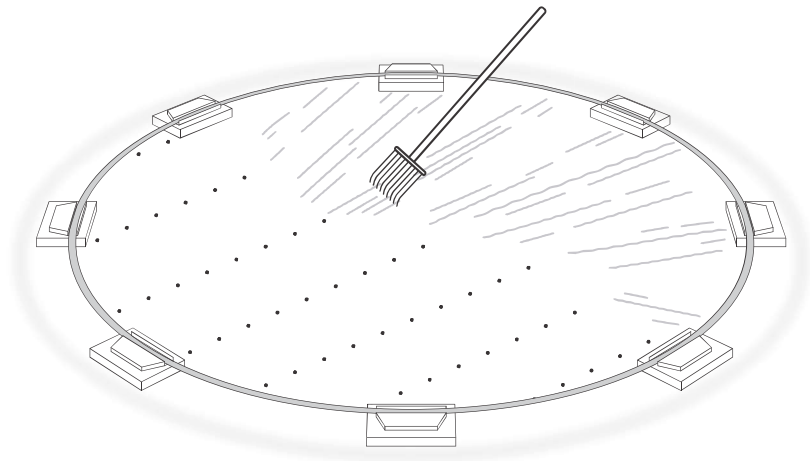

ROUND POOL

PREMIUM model

LOCATION

TOOLS

SIZE

POOL SIZE	Diameter			Wall Length			Top Sheet Q'ty
	mm	ft	in.	mm	ft	in.	
12	3,611	11	10 2/8	11,346	37	2 5/8	10
15	4,572	15	0	14,363	47	1 4/8	10
18	5,486	18	0	17,236	56	6 5/8	12
21	6,401	21	0	20,109	65	11 5/8	14
24	7,315	24	0	22,981	75	4 6/8	16
27	8,230	27	0	25,854	84	9 7/8	18
30	9,144	30	0	28,727	94	3	20
33	10,058	33	0	31,599	103	83 1/8	22

1

2

3

4

5

6

7

8