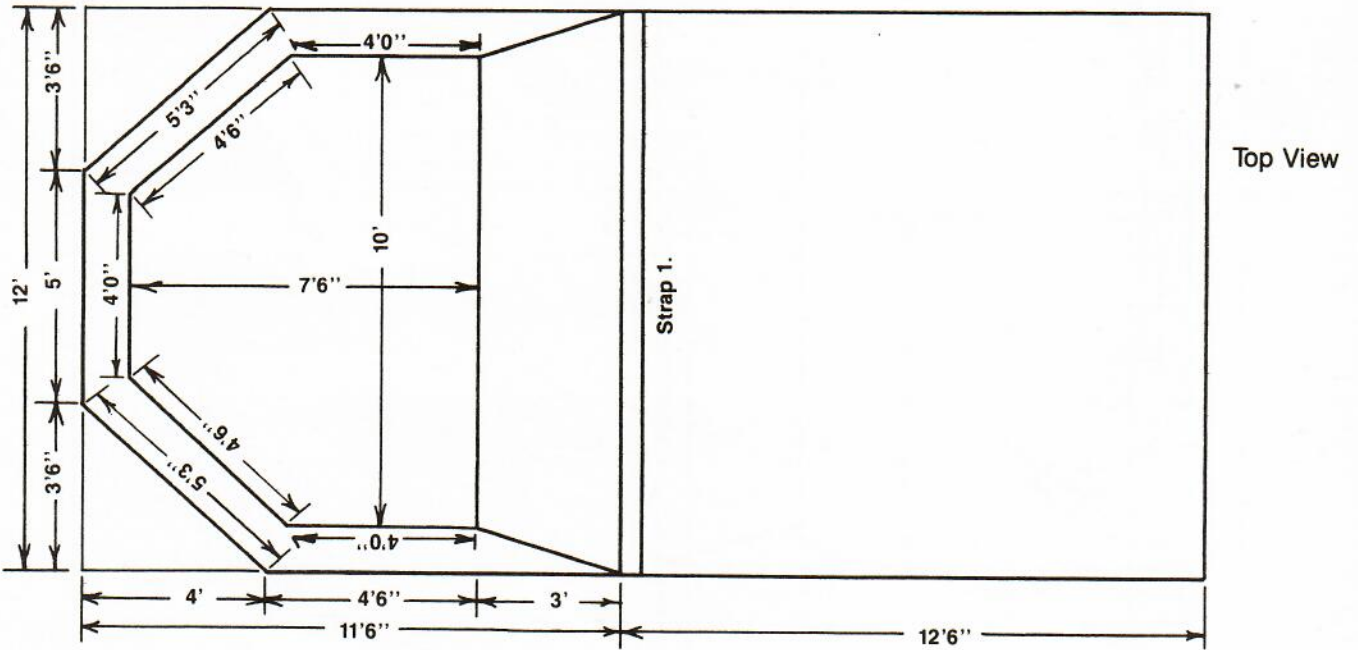

EXCAVATION DIAGRAM FOR DEEP END POOLS ONLY

24' x 12' POOL

Depth - Approx. 5½ feet

NOTE: All dimensions approximate