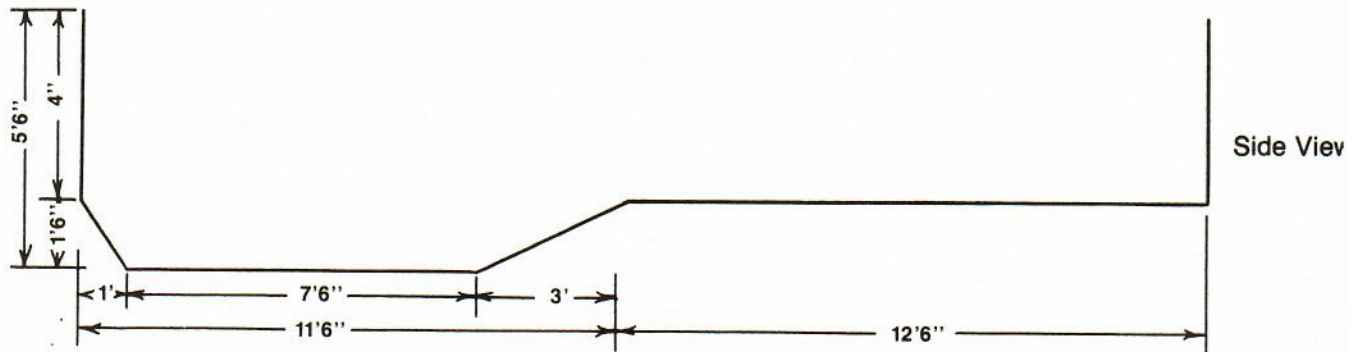

EXCAVATION DIAGRAM FOR DEEP END POOLS ONLY

24' x 12' POOL

Depth - Approx. 5½ feet

NOTE: All dimensions approximate