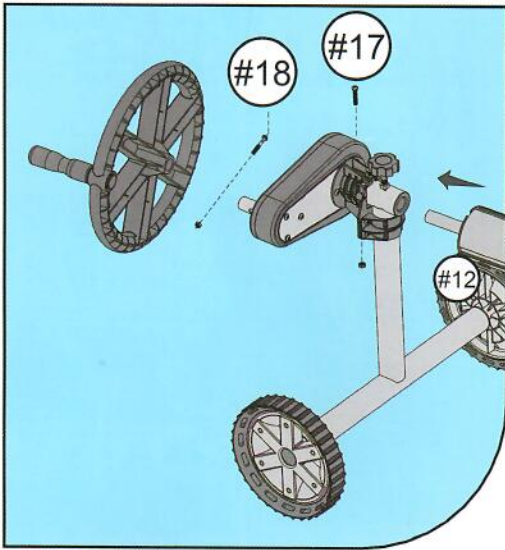

Inground Pool Cover Reel enrouleur de bache d'été

1

Ref	Qty
#1	1
#2	1
#3	1
#4	1
#5	2
#6	1
#7	1
#8	1
#9	1
#10	1
#11	1
#12	1
#13	4
#14	6
#15	4
#16	1
#17	1
#18	1
#19	2
#20	2
#21	2
#22	1
#23	1
#24	8
#25	8
#26	8

2

3

4

5

6

7

8

9