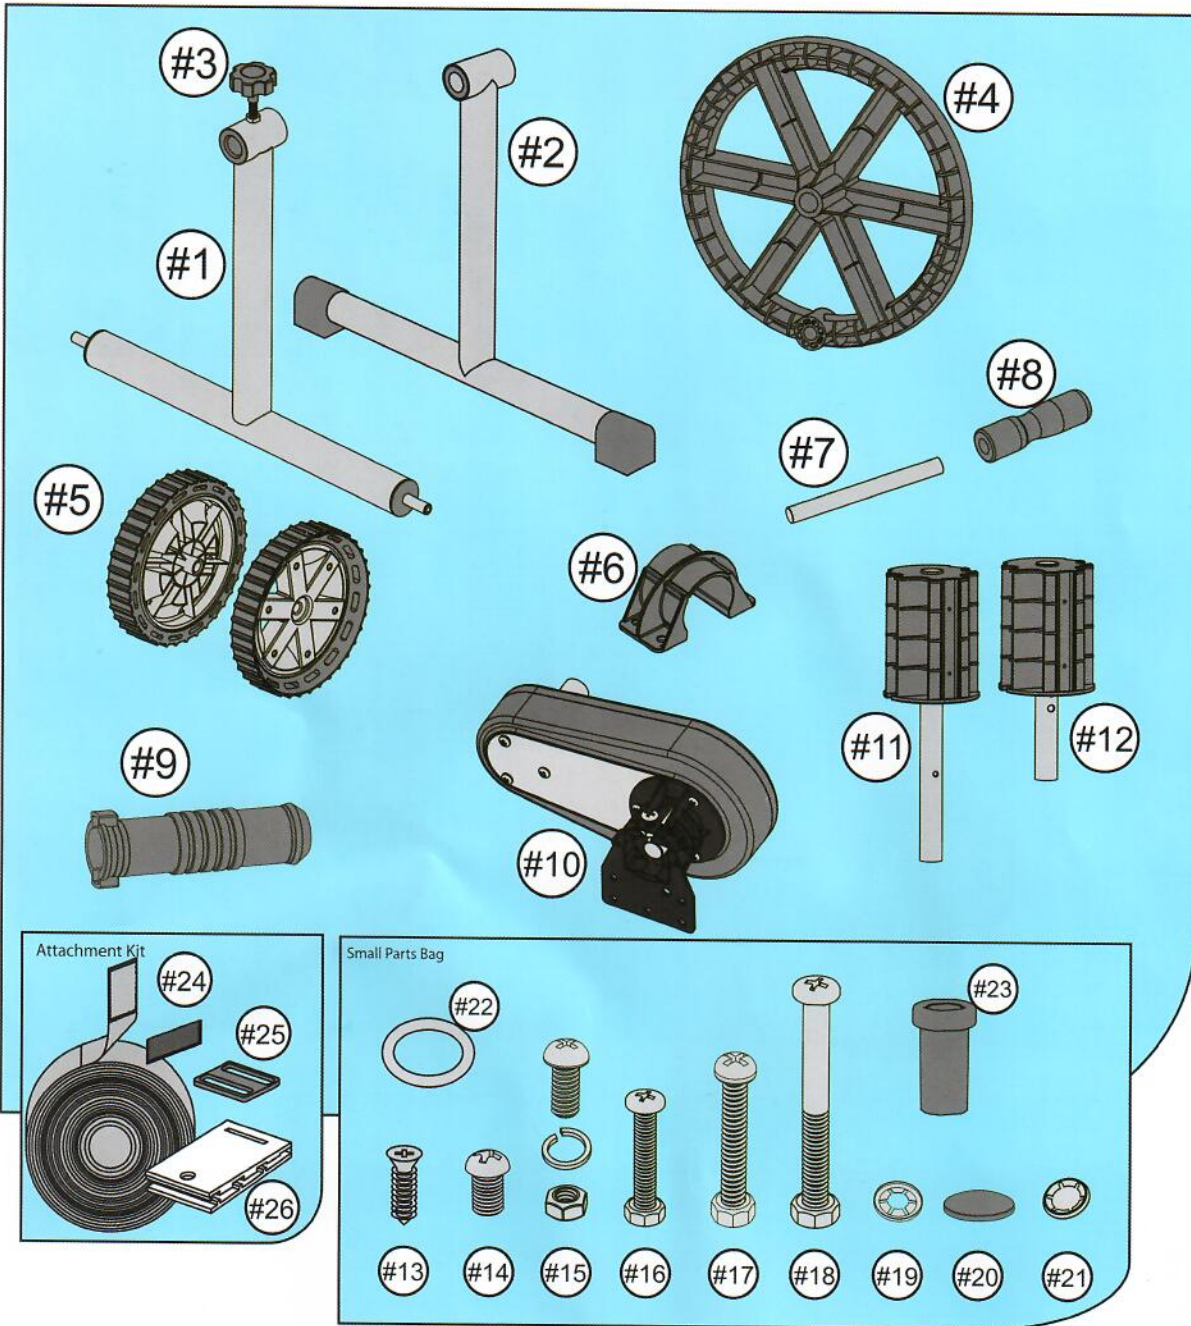

Inground Pool Cover Reel enrouleur de bache d'été

1

Ref	Qty
#1	1
#2	1
#3	1
#4	1
#5	2
#6	1
#7	1
#8	1
#9	1
#10	1
#11	1
#12	1
#13	4
#14	6
#15	4
#16	1
#17	1
#18	1
#19	2
#20	2
#21	2
#22	1
#23	1
#24	8
#25	8
#26	8

2

3

4

5

6

7

8

9