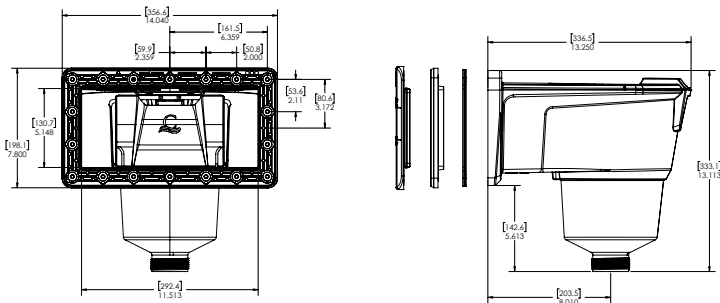

#### Convenient Vacuum Plate.

The suction plate sits directly on the skimmer basket, trapping large debris before it reaches the pump basket.

- **316L Stainless Steel Screws And Sealing Washers.** High end material resistant to chlorine and saltwater submersion.
- **Two Type Connection.** 1 ½" FNPT connection or external 2 ½" MBT threads for Carvin union.
- **Double Sided Gasket.** Making our skimmer compatible with saltwater pools.
- **Profiled Weir Design.** Increases debris collection.
- **Beauty Face Plate.** Conceals the screws and gives an elegant finish to the product.
- **Bigger Basket.** Basket with integrated handle bigger than competitors.
- **One Piece Abs Skimmer Body.** Our ABS single-piece skimmer body design enhances rigidity and eliminates leak risks.

### DIMENSIONS