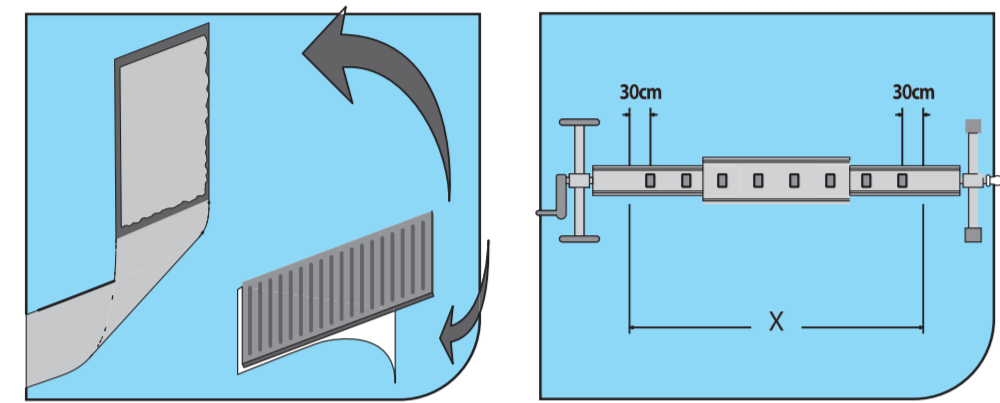

Date: 2020-5-22

8

Inground Pool Cover Reel enrouleur de bache d'été

9

1

Ref	Qty
#1	1
#2	1
#3	1
#4	2
#5	1
#6	2
#7	1
#8	1
#9	1
#10	1
#11	1
#12	8
#13	8
#14	8
#15	8
#16	1
#17	4
#18	6 / 12
#19	1
#20	1
#21	4
#22	2
#23	2
#24	1