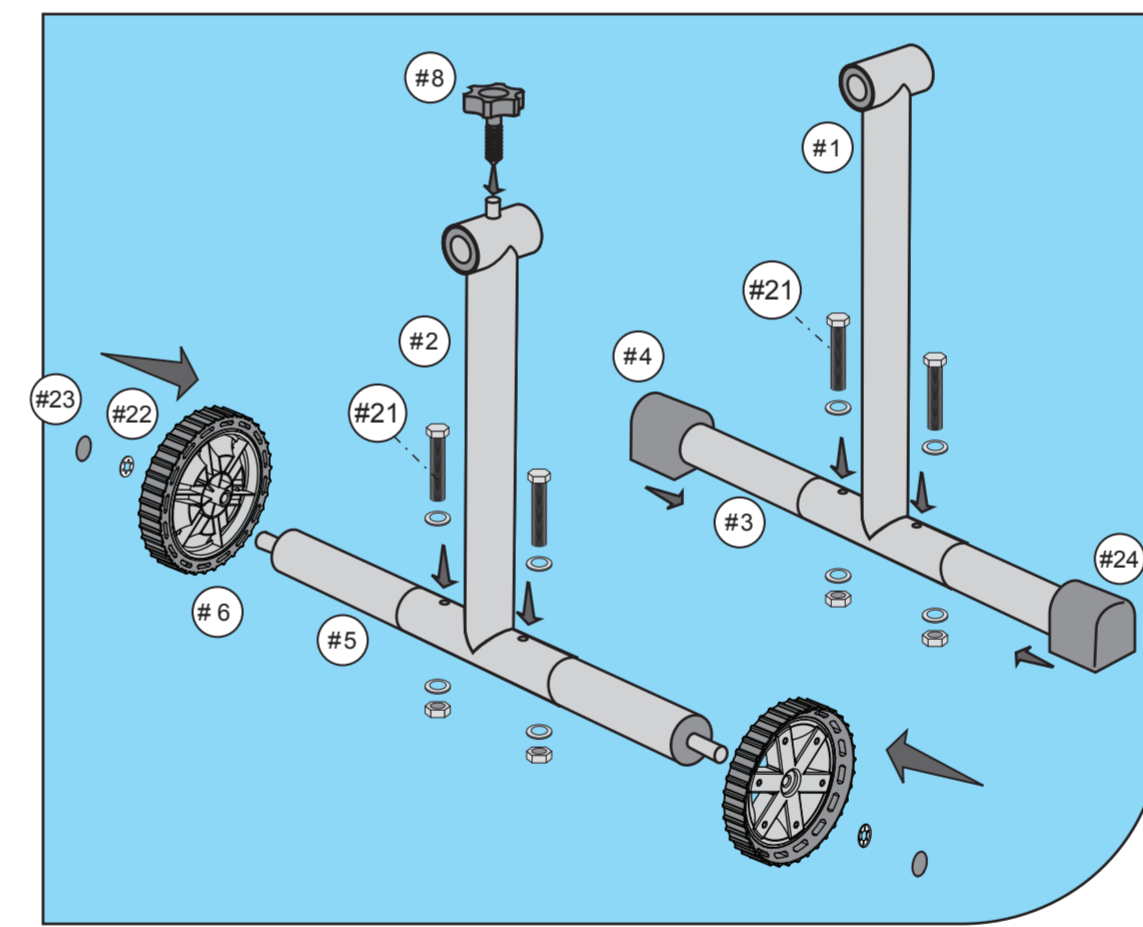

Date: 2020-5-22

8

Inground Pool Cover Reel enrouleur de bache d'été

9

1

Ref	Qty
#1	1
#2	1
#3	1
#4	2
#5	1
#6	2
#7	1
#8	1
#9	1
#10	1
#11	1
#12	8
#13	8
#14	8
#15	8
#16	1
#17	4
#18	6 / 12
#19	1
#20	1
#21	4
#22	2
#23	2
#24	1

10a

10b

2

3

5

6

4

7

Made in CHINA

CR2

Front

Back