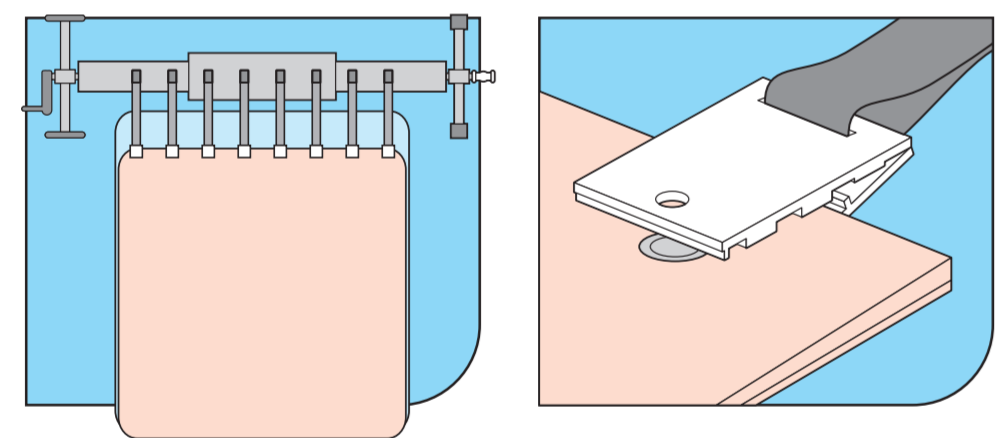

Date: 2020-5-22

8

Inground Pool Cover Reel enrouleur de bache d'été

9

1

Ref	Qty
#1	1
#2	1
#3	1
#4	2
#5	1
#6	2
#7	1
#8	1
#9	1
#10	1
#11	1
#12	8
#13	8
#14	8
#15	8
#16	1
#17	4
#18	6 / 12
#19	1
#20	1
#21	4
#22	2
#23	2
#24	1

10a

10b

2

3

5

6

4

7

Made in CHINA

CR2

Front

Back