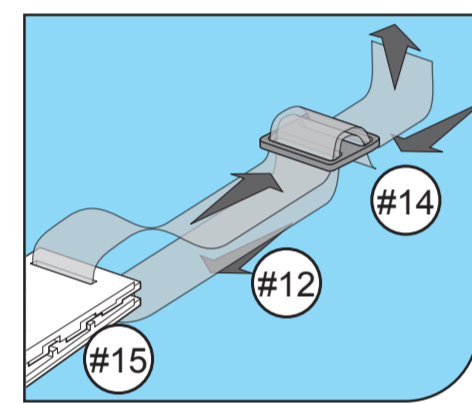

Date: 2020-5-22

8

Inground Pool Cover Reel enrouleur de bache d'été

9

1

Ref	Qty
#1	1
#2	1
#3	1
#4	2
#5	1
#6	2
#7	1
#8	1
#9	1
#10	1
#11	1
#12	8
#13	8
#14	8
#15	8
#16	1
#17	4
#18	6 / 12
#19	1
#20	1
#21	4
#22	2
#23	2
#24	1