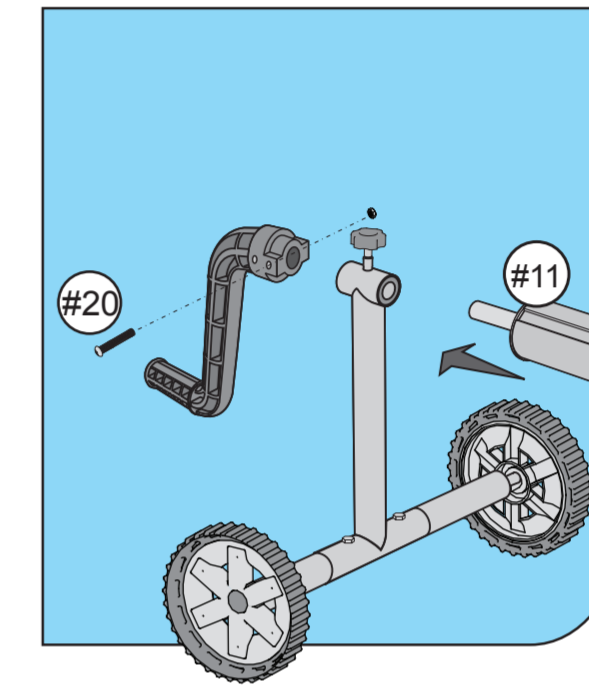

Date: 2020-5-22

8

Inground Pool Cover Reel enrouleur de bache d'été

9

1

Ref	Qty
#1	1
#2	1
#3	1
#4	2
#5	1
#6	2
#7	1
#8	1
#9	1
#10	1
#11	1
#12	8
#13	8
#14	8
#15	8
#16	1
#17	4
#18	6 / 12
#19	1
#20	1
#21	4
#22	2
#23	2
#24	1

10a

10b

2

3

5

6

4

7

Made in CHINA

CR2

Front

Back