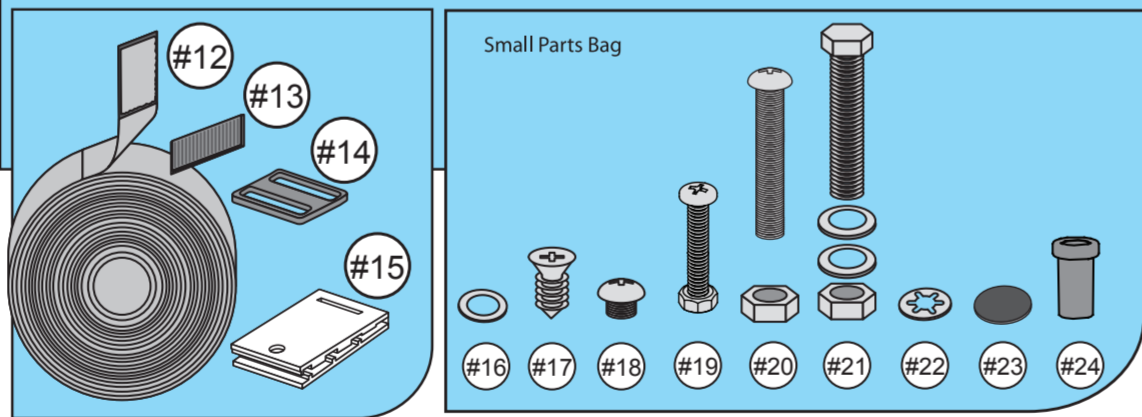

Date: 2020-5-22

8

Inground Pool Cover Reel enrouleur de bache d'été

9

1

Ref	Qty
#1	1
#2	1
#3	1
#4	2
#5	1
#6	2
#7	1
#8	1
#9	1
#10	1
#11	1
#12	8
#13	8
#14	8
#15	8
#16	1
#17	4
#18	6 / 12
#19	1
#20	1
#21	4
#22	2
#23	2
#24	1