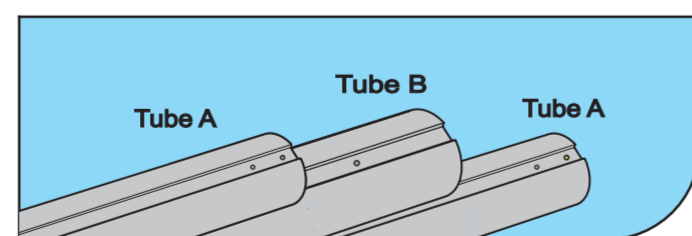

Date: 2020-5-22

8

Inground Pool Cover Reel enrouleur de bache d'été

9

1

Ref	Qty
#1	1
#2	1
#3	1
#4	2
#5	1
#6	2
#7	1
#8	1
#9	1
#10	1
#11	1
#12	8
#13	8
#14	8
#15	8
#16	1
#17	4
#18	6 / 12
#19	1
#20	1
#21	4
#22	2
#23	2
#24	1

10a

10b

2

3

5

6

4

7

Made in CHINA

CR2

Front

Back