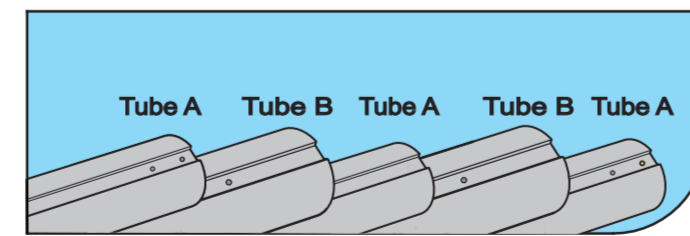

Date: 2020-5-22

8

Inground Pool Cover Reel enrouleur de bache d'été

9

1

Ref	Qty
#1	1
#2	1
#3	1
#4	2
#5	1
#6	2
#7	1
#8	1
#9	1
#10	1
#11	1
#12	8
#13	8
#14	8
#15	8
#16	1
#17	4
#18	6 / 12
#19	1
#20	1
#21	4
#22	2
#23	2
#24	1

10a

10b

2

3

5

6

4

7

Made in CHINA

CR2

Front

Back