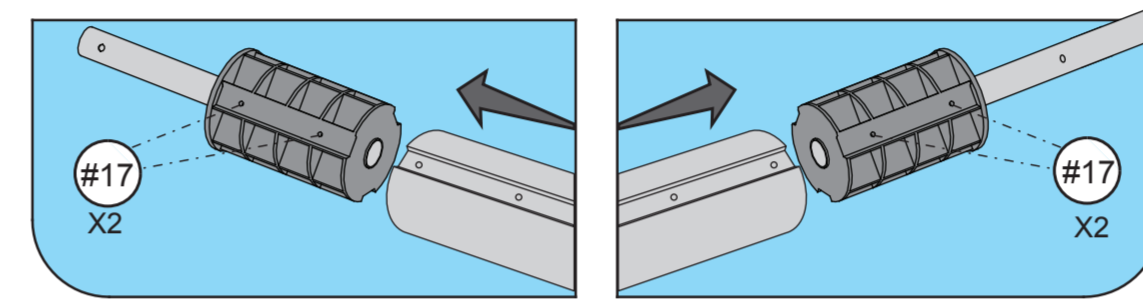

Date: 2020-5-22

8

Inground Pool Cover Reel enrouleur de bache d'été

9

1

Ref	Qty
#1	1
#2	1
#3	1
#4	2
#5	1
#6	2
#7	1
#8	1
#9	1
#10	1
#11	1
#12	8
#13	8
#14	8
#15	8
#16	1
#17	4
#18	6 / 12
#19	1
#20	1
#21	4
#22	2
#23	2
#24	1

10a

10b

2

3

5

6

4

7

Made in CHINA

CR2

Front

Back