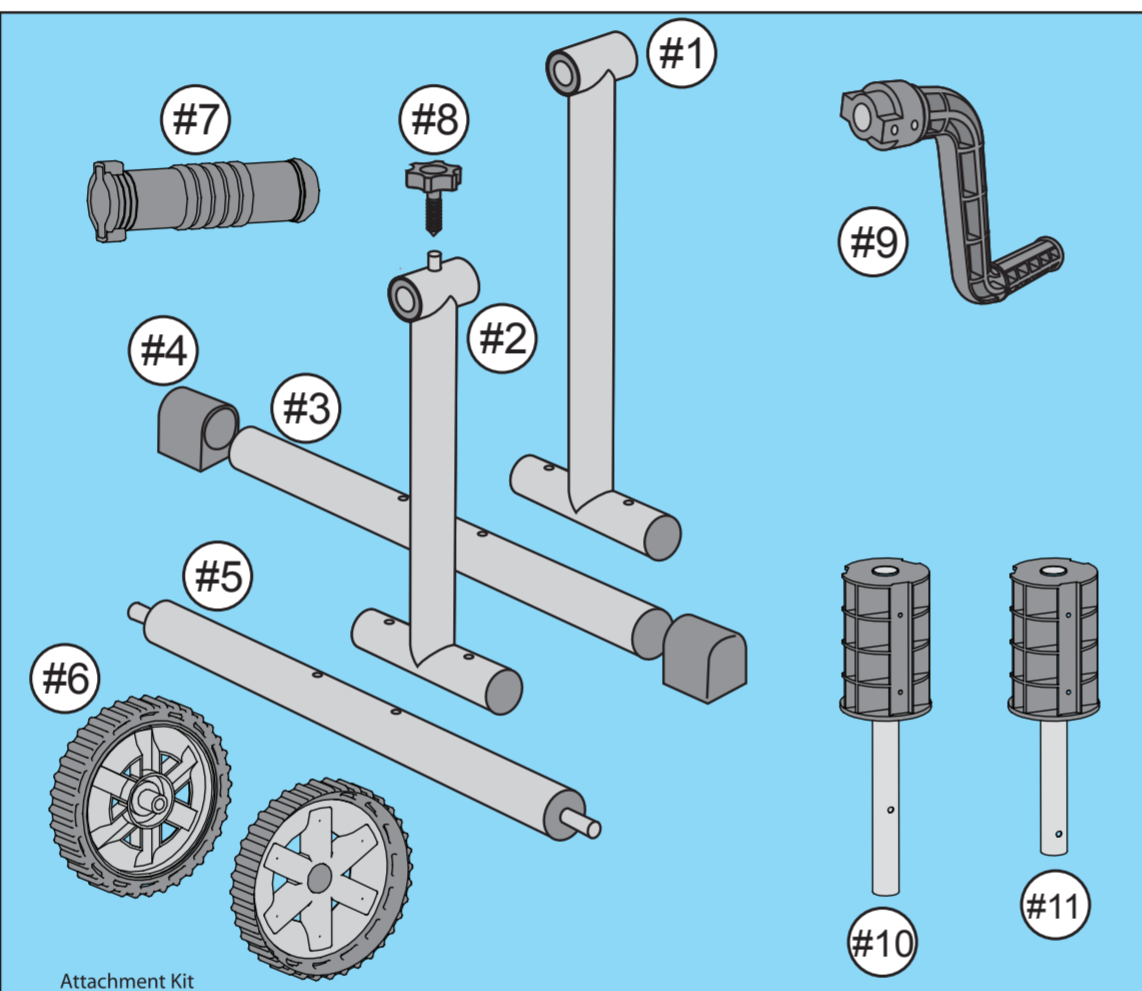

Date: 2020-5-22

8

Inground Pool Cover Reel enrouleur de bache d'été

9

1

Ref	Qty
#1	1
#2	1
#3	1
#4	2
#5	1
#6	2
#7	1
#8	1
#9	1
#10	1
#11	1
#12	8
#13	8
#14	8
#15	8
#16	1
#17	4
#18	6 / 12
#19	1
#20	1
#21	4
#22	2
#23	2
#24	1

10a

10b

2

3

5

6

4

7

Made in CHINA

CR2

Front

Back