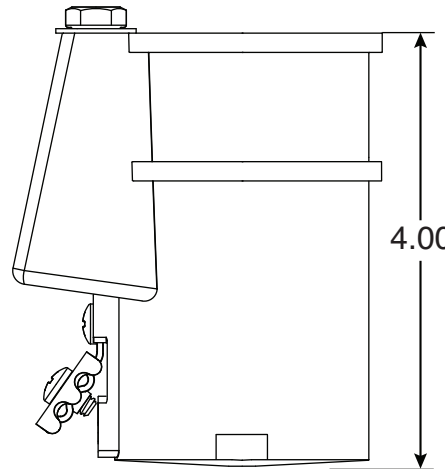

4 Inch Plastic Socket

Part No.
PS-4019-P

Parts List	
QTY	Description
1	PS-4019-P Socket Plastic
1	PW-P Wedge
1	5/16" Stainless Steel Washer
1	5/16-18 x 2" SS Bolt
1	10-24 x 3/8" Brass Screw
1	UL Bonding Clip Assembly

Uses Wedge Assembly
PW-P

- 4" Deep Plastic Socket
- Accomodates 1.90" OD Tubing
- Uses PW-P Wedge Assembly
- Limited 10 Year Warranty

Anchors Must Drain to Prevent Corrosion