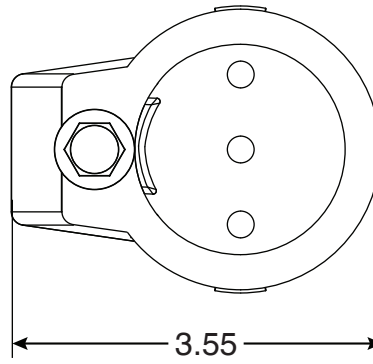

4 Inch Plastic Socket

Part No.
PS-4019-P

Parts List	
QTY	Description
1	PS-4019-P Socket Plastic
1	PW-P Wedge
1	5/16" Stainless Steel Washer
1	5/16-18 x 2" SS Bolt
1	10-24 x 3/8" Brass Screw
1	UL Bonding Clip Assembly

Uses Wedge Assembly
PW-P

- 4" Deep Plastic Socket
- Accomodates 1.90" OD Tubing
- Uses PW-P Wedge Assembly
- Limited 10 Year Warranty

Anchors Must Drain to Prevent Corrosion