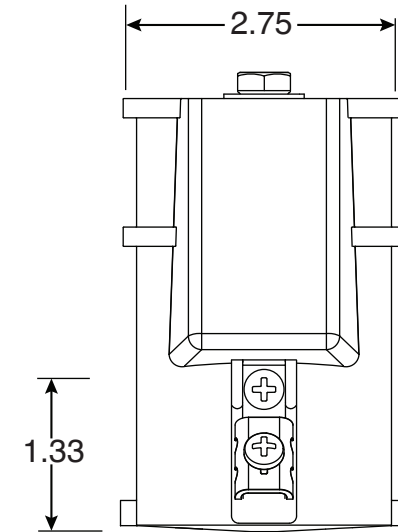

4 Inch Plastic Socket

Part No.
PS-4019-P

Parts List	
QTY	Description
1	PS-4019-P Socket Plastic
1	PW-P Wedge
1	5/16" Stainless Steel Washer
1	5/16-18 x 2" SS Bolt
1	10-24 x 3/8" Brass Screw
1	UL Bonding Clip Assembly

Uses Wedge Assembly
PW-P

- 4" Deep Plastic Socket
- Accomodates 1.90" OD Tubing
- Uses PW-P Wedge Assembly
- Limited 10 Year Warranty

Anchors Must Drain to Prevent Corrosion