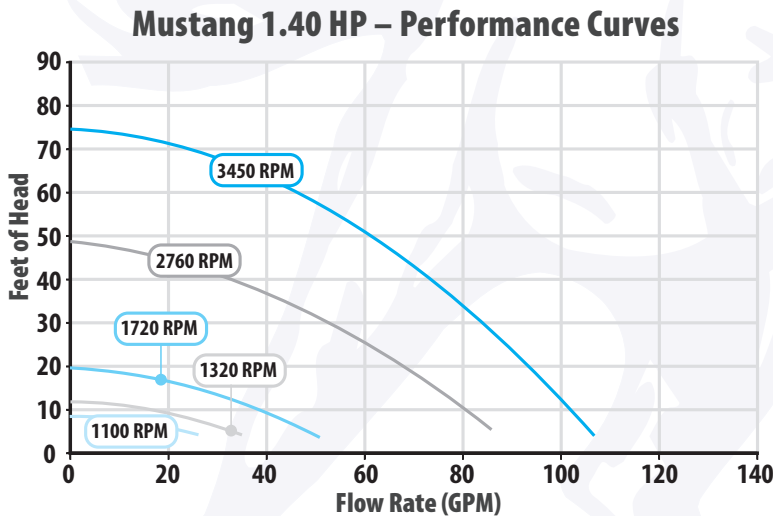

MUSTANG 140 Variable Speed Pump

Features:

- Heavy duty and ultra quiet variable speed pump
- State-of-the-art, intuitive and easy to program and operate control panel
- Sturdy adaptor base provides for drop in replacement for Super Pump®, Intelliflo® and most other pool pump brands
- Silicon carbide Viton Shaft Seals provide for superior wear, chemical and salt resistance
- Easy to service and maintain
- UL listed
- D.O.E. and C.E.C. Compliant
- 1.40HP variable speed pump

3.1

Mustang Variable Speed Pumps are Energy Star Approved!

Comes with base for Intelliflo®

Part #	Description
MS-140	Mustang Variable Speed, 1.40 HP for In-Ground Pools