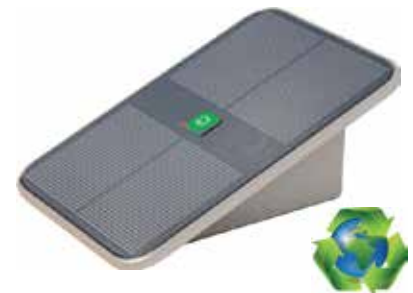

Innovalite 9018

Solar-powered wall-mounted white LED light for aboveground pools.

- High-output COB (Chip On Board) LED light.
- Solar-powered lighting guaranteeing 3 hours of autonomy thanks to a lithium battery.
- Very bright natural white lighting!
- Solar panel can be installed on top lip.
- Easy installation or winterizing in minutes on metal or resin pools: no need to remove the pool top seal, no tools required.
- Ecological and renewable energy.
- No more extension cord on the lawn.
- The LED bulb will never need replacement.
- Patent-pending Lumi-O | Innovaplas innovation!

Wedge with straps stabilizes the light housing to keep it in place.

701-0067 / 9018_BIL REV02/20
AVAILABLE: QC | CA | US | INT

For more information, visit
www.innovaplas.com