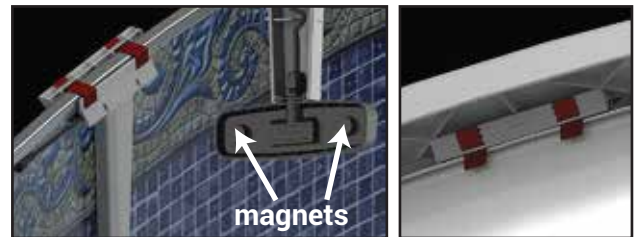

Innovalite 9018

Solar-powered wall-mounted white LED light for aboveground pools.

- High-output COB (Chip On Board) LED light.
- Solar-powered lighting guaranteeing 3 hours of autonomy thanks to a lithium battery.
- Very bright natural white lighting!
- Solar panel can be installed on top lip.
- Easy installation or winterizing in minutes on metal or resin pools: no need to remove the pool top seal, no tools required.
- Ecological and renewable energy.
- No more extension cord on the lawn.
- The LED bulb will never need replacement.
- Patent-pending Lumi-O | Innovaplas innovation!

Wedge with straps stabilizes the light housing to keep it in place.

701-0067 / 9018_BIL REV02/20
AVAILABLE: QC | CA | US | INT

For more information, visit
www.innovaplas.com