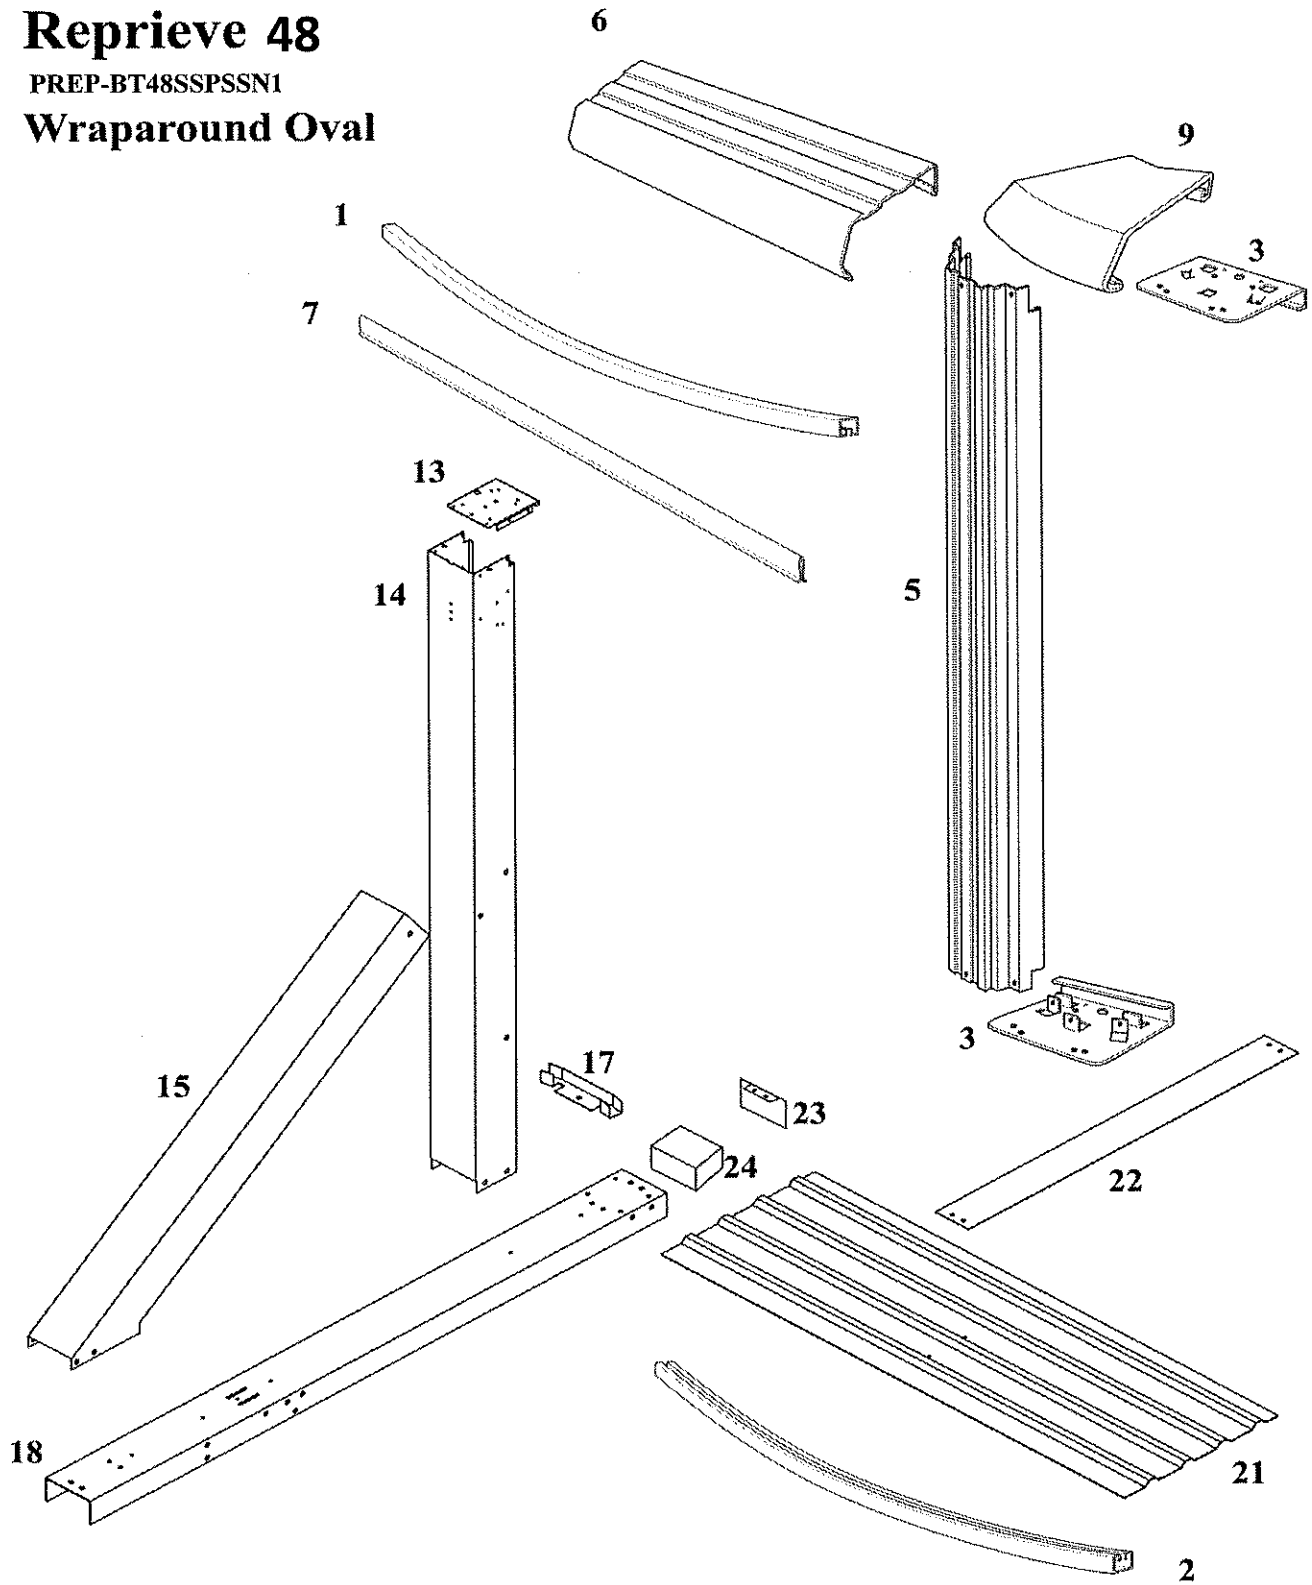

Reprive 48

PREP-BT48SSPSSN1

Wraparound Oval

Product Description:

Reprivee Buttress Oval

10/6/2017

Product Code:

PREP-BT48SSPSSN1

Index #	Description	Part #	Length	Quantity Required for Installation (by Pool Size)								
				1217	1218	1220	1224	1524	1526	1530	1833	
6	Top Rail Curved	21424	40-1/8"	12	8	10	10					
6	Top Rail Curved	21425	51-3/16"					10	10	10		
6	Top Rail Curved	21426	51-15/16"									12
6	Top Rail Transition	35372	47-1/4"		4			4				
6	Top Rail Straight	21427	41-1/4"	2	2	6	8	2	8	10	10	
5	Upright Curved	21429	47-13/16"	10	10	12	12	12	12	12	14	
14	W-A Upright Oval Straight Side	35748	47-13/16"	4	4	4	6	4	6	8	8	
9	Top Cap Curved	21431	6"	14	14	16	18	16	18	20	22	
13	Top Plate Curved	10136	4"	4	4	4	6	4	6	8	8	
3	Top / Bottom Plate	11595	4.5"	20	20	24	24	24	24	24	28	
7	Plastic Coping	10296	48"	14	14	15	16	19	19	19	21	
1	Inner Stabilizer	38501	42-5/8"	12	8	10	10					
1	Inner Stabilizer	38502	53-1/4"					10	10	10		
1	Inner Stabilizer	38503	54-1/8"									12
1	Inner Stabilizer	38514	43"		4			4				
1	Rim	22909	39"			4						
1	Straight Middle Stabilizer	38512	33"	2	2	2	4	2	4	6	6	
1	Straight Center Stabilizer	38513	8"	4	4	6	6	4	6	8	8	
1	Straight Corner Stabilizer	38511	37"				4	4	4	4	4	
2	Bottom Rail	38736	38"	12	8	10	10					
2	Bottom Rail	14950	49"					10	10	10		
2	Bottom Rail	14949	50"									12
2	Bottom Rail Straight Side	16713	37.5"	2	2	2	4	2	4	6	6	
2	Bottom Rail Corner	16714	39"			4	4		4	4	4	
2	Bottom Rail Corner	22901	45"		4			4				
17	Connector Bottom Rail Straight Side	16542		4	4	4	6	4	6	8	8	
21	Pressure Plate	16549	44"	4	4	4	6	4	6	8	8	
18	Upper Oval Channel	16539	52-3/8"	4	4	4	6	4	6	8	8	
23	Oval Channel End Cap	22726		4	4	4	6	4	6	8	8	
24	Oval Channel Foam Block	29917		4	4	4	6	4	6	8	8	
15	Wrap Strut	17916		4	4	4	6	4	6	8	8	
22	Strap Section	16723	39-9/32"	2	2	2	3	2	3	4	4	
22	Strap Section	16724	41-1/16"	4	4	4	6	4				
22	Strap Section	16725	40-11/16"					6	9	12		
22	Strap Section	16726	52-11/16"									12
*	Hardware Strut 4-pack	22-36501		1	1	1	1	1	1	2	2	
*	Hardware Strut 2-pack	22-36502					1		1			
*	Hardware	44-10033		1	1							
*	Hardware	44-10034				1						
*	Hardware	44-10037					1		1			
*	Hardware	44-10038						1				
*	Hardware	44-10039								1		
*	Hardware	44-10040										1
*	Envelope Safety Stickers	95-0007		1	1	1	1	1	1	1	1	
*	Instructional DVD	36879		1	1	1	1	1	1	1	1	

*May not be pictured