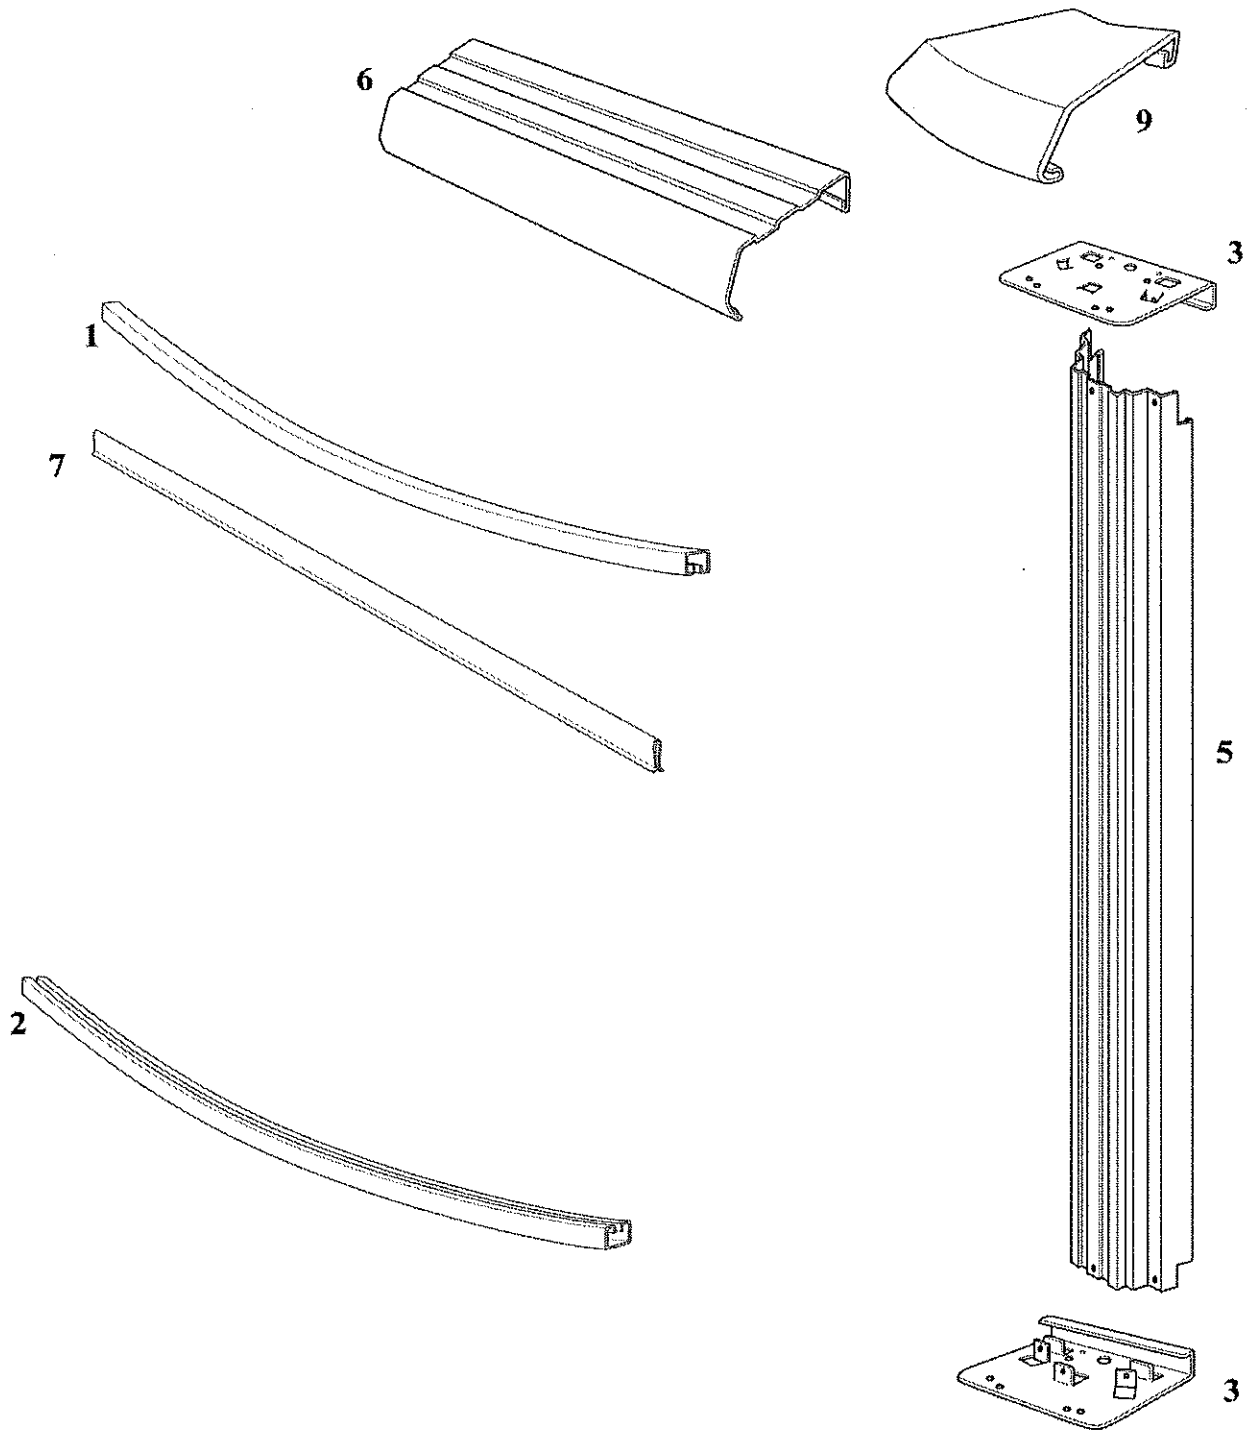

Reprive 48

PREP-48SSPSSN1

Round

Product Description:
Product Code:

Reprive Round
PREP-48SSPSSN1

10/6/2017

Index#	Description	Part #	Length	Quantity Required for Installation (by Pool Size)										
				8'	12'	15'	18'	20'	21'	24'	27'	28'	30'	
6	Top Rail Curved	21423	27-1/4"	11										
6	Top Rail Curved	21424	40-1/8"		11									
6	Top Rail Curved	21435	49-7/8"						15				21	
6	Top Rail Curved	21428	55-13/16"			10	12			14	16	18		20
5	Upright Curved	21429	47-13/16"	11	11	10	12	15	14	16	18	21	20	
9	Top Cap	21431	6"	11	11	10	12	15	14	16	18	21	20	
3	Top / Bottom Plate	11595	4.5"	22	22	20	24	30	28	32	36	42	40	
7	Plastic Coping	10296	48"	7	9	12	14	16	16	19	21	22	24	
1	Inner Stabilizer	38500	29-1/2"	11										
1	Inner Stabilizer	38501	42-5/8"		11									
1	Inner Stabilizer	38502	53-1/4"			11								
1	Inner Stabilizer	38503	54-1/8"				13							
1	Inner Stabilizer	38504	51-1/2"					15						
1	Inner Stabilizer	38505	54-7/16"						15					
1	Inner Stabilizer	38506	52-1/4"							18				
1	Inner Stabilizer	38507	52-7/8"								20			
1	Inner Stabilizer	38508	52-1/8"									21		
1	Inner Stabilizer	38509	51-1/4"											23
2	Bottom Rail	18837	25-1/4"	11										
2	Bottom Rail	38736	38"		11									
2	Bottom Rail	38737	54-1/8"			10								
2	Bottom Rail	38738	54-7/16"				12							
2	Bottom Rail	10293						15						
2	Bottom Rail	38739	54-5/16"							14				
2	Bottom Rail	38740	54-1/8"								16			
2	Bottom Rail	38741	54-1/4"									18		
2	Bottom Rail	38857	48"										21	
2	Bottom Rail	38742	54-1/4"											20
*	Hardware	44-10004		1	1	1								
*	Hardware	44-10006					1							
*	Hardware	44-10009						1						
*	Hardware	44-10008							1					
*	Hardware	44-10010								1				
*	Hardware	44-10011									1			
*	Hardware	44-10013											1	1
*	Envelope Safety Stickers	95-0007		1	1	1	1	1	1	1	1	1	1	1
*	Instructional DVD	36879		1	1	1	1	1	1	1	1	1	1	1