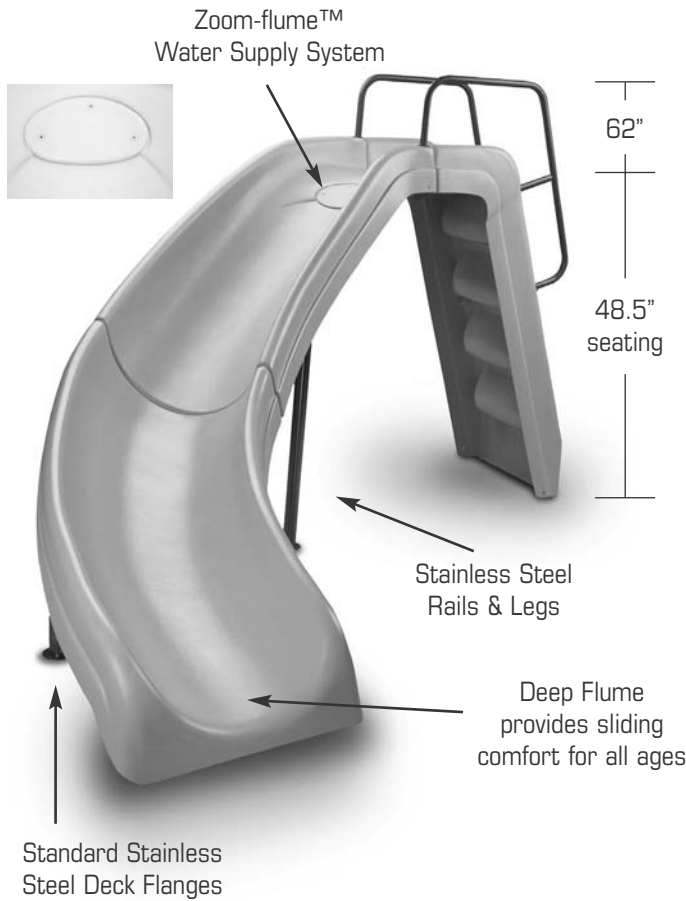

**FEATURES:**

- Durable & Long Lasting Acrylic & Fiberglass Construction
- Available in White, Tan, Gray & Blue
- Available in Right or Left Turn
- 48.5" High at Seating Area
- Zoom-Flume™ Water Supply System
- Stainless Steel Rails, Legs & Hardware
- Exclusive Stainless Steel Deck Flanges
- Optional Powder Coated Rails
- Discretely Sits Below a 6' Privacy Fence
- Fully Molded Steps Provide Safe Access to Slide Flume
- Weight Limit = 250 Lbs.
- Full Exploded View - pg. F18 - F19

comes w/ss hardware  
 w/powder coated handrails, add **-H**  
 w/powder coated handrails, legs, & deck anchors, add **-A**

**White Water™ Right Slide Foot Print**

All dimensions subject to change without prior notice.

This dimension may be greater than 4'11", depending on final slide location on deck, rotated about fixed point. It must not be less than 18". (refer location of fixed point.)

**Custom Powder Coated Colors:**  
 White -1  
 Earth: -3  
 Copper Vein: -4  
 Hammertone Gray: -6  
 Light Gray: -9  
**(add custom color code behind part # when ordering)**

**White Water™ Footprint for RIGHT Turn Slide**

**FEATURES:**

- Durable & Long Lasting Acrylic & Fiberglass Construction
- Available in White, Tan, Gray & Blue
- Available in Right or Left Turn
- 48.5" High at Seating Area
- Zoom-Flume™ Water Supply System
- Stainless Steel Rails, Legs & Hardware
- Exclusive Stainless Steel Deck Flanges
- Optional Powder Coated Rails
- Discretely Sits Below a 6' Privacy Fence
- Fully Molded Steps Provide Safe Access to Slide Flume
- Weight Limit = 250 Lbs.
- Full Exploded View - pg. F18 - F19