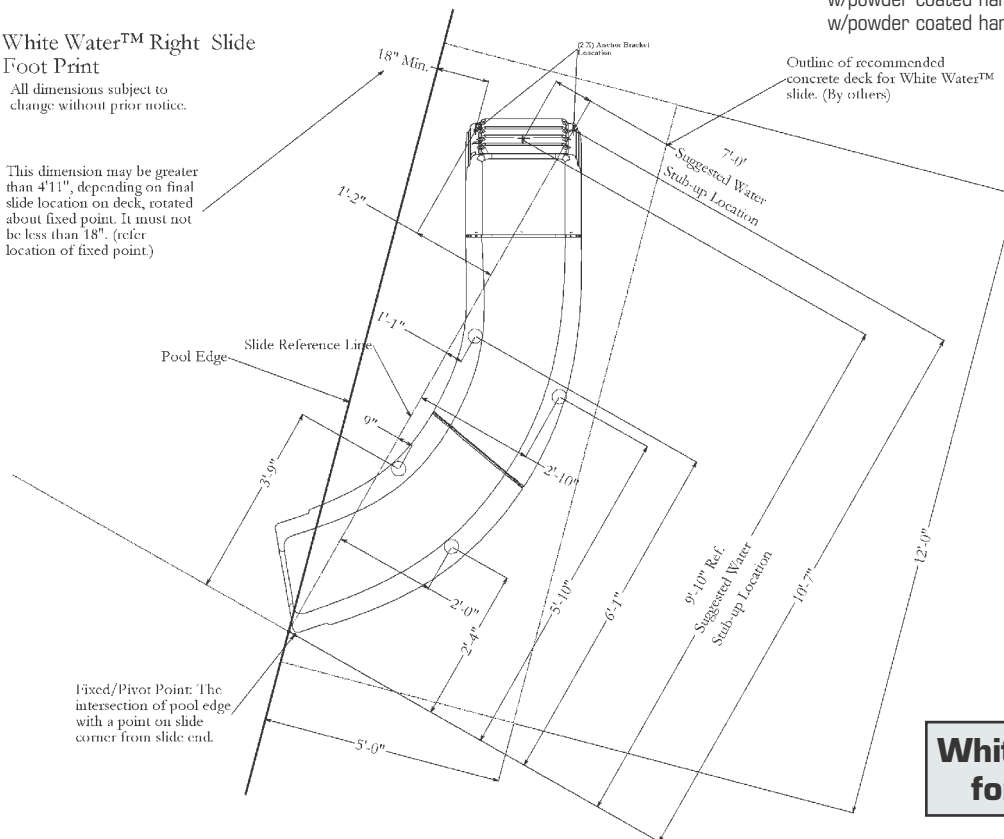

Custom Powder Coated Colors:
White -1
Earth: -3
Copper Vein: -4
Hammertone Gray: -6
Light Gray: -9
(add custom color code behind part # when ordering)

White Water™ Footprint for RIGHT Turn Slide