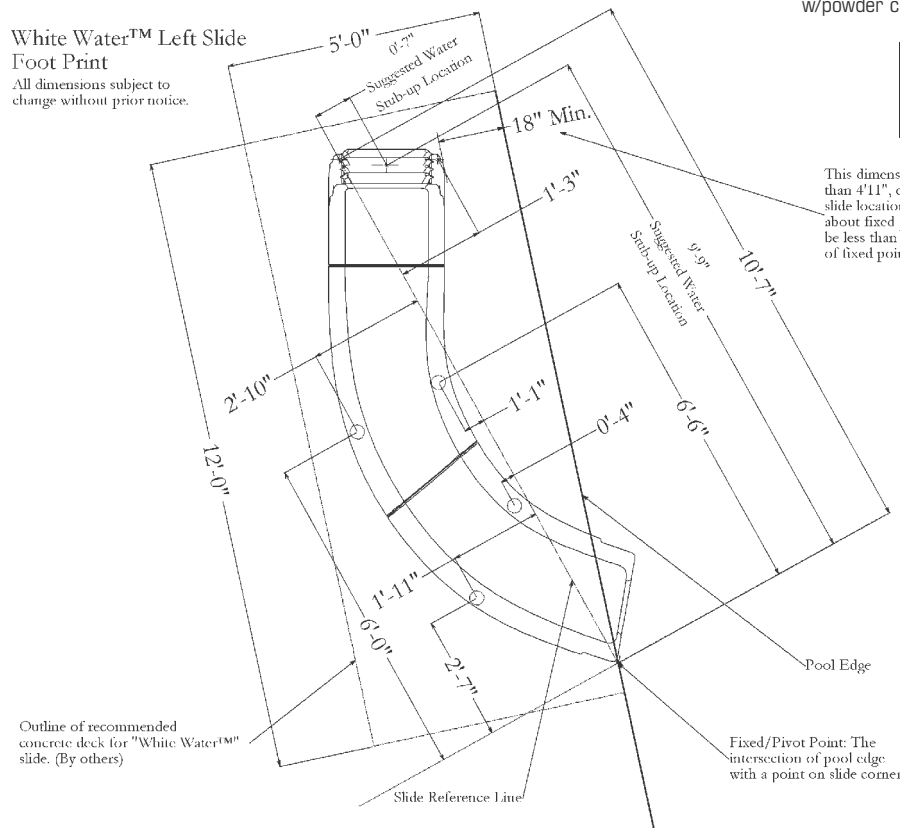

**FEATURES:**

- Durable & Long Lasting Acrylic & Fiberglass Construction
- Available in White, Tan, Gray & Blue
- Available in Right or Left Turn
- 48.5" High at Seating Area
- Zoom-Flume™ Water Supply System
- Stainless Steel Rails, Legs & Hardware
- Exclusive Stainless Steel Deck Flanges
- Optional Powder Coated Rails
- Discretely Sits Below a 6' Privacy Fence
- Fully Molded Steps Provide Safe Access to Slide Flume
- Weight Limit = 250 Lbs.
- Full Exploded View - pg. F18 - F19

**White Water™ Footprint for RIGHT Turn Slide**

**FEATURES:**

- Durable & Long Lasting Acrylic & Fiberglass Construction
- Available in White, Tan, Gray & Blue
- Available in Right or Left Turn
- 48.5" High at Seating Area
- Zoom-Flume™ Water Supply System
- Stainless Steel Rails, Legs & Hardware
- Exclusive Stainless Steel Deck Flanges
- Optional Powder Coated Rails
- Discretely Sits Below a 6' Privacy Fence
- Fully Molded Steps Provide Safe Access to Slide Flume
- Weight Limit = 250 Lbs.
- Full Exploded View - pg. F18 - F19

**WHITE WATER™ - LEFT**

DESCRIPTION	PART NUMBER
White Water Slide - left - wht	Part #WWS-CL
White Water Slide - left - blue	Part #WWS-CLB
White Water Slide - left - tan	Part #WWS-CLT
White Water Slide - left - gray	Part #WWS-CLG

**White Water™ Footprint for LEFT Turn Slide**

This dimension may be greater than 4'11", depending on final slide location on deck, rotated about fixed point. It must not be less than 18". (refer location of fixed point)