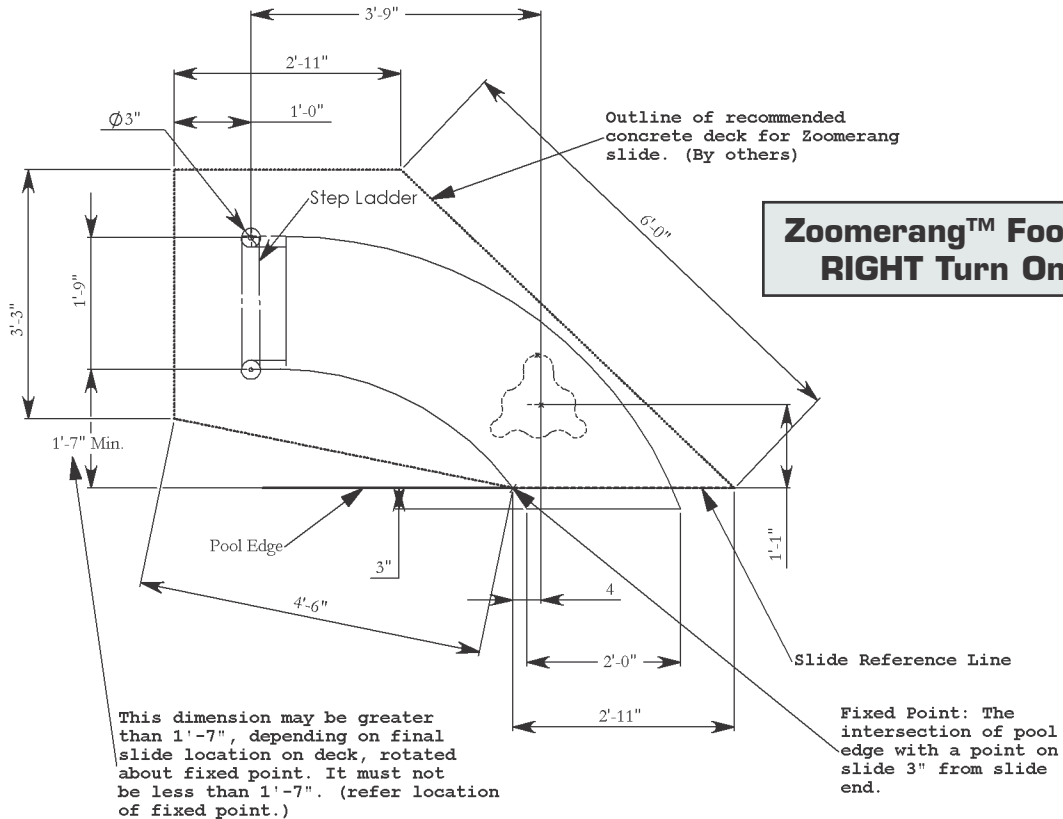

FEATURES:

- Durable & Long Lasting Acrylic Construction
- Available in White Only
- Available in Right Turn Only
- 37" High at Seating Area
- Zoom-Flume™ Water Supply System
- Stainless Steel Rails, Legs & Hardware
- Discretely Sits Below a 6' Privacy Fence
- Designed for Both Above Ground Pools with Decks or In-Ground Pools
- Minimum Water Depth of 3'6"
- Water Supply Attaches Directly to Pool Return Inlet
- Weight Limit = 200 Lbs.
- Full Exploded View - pg. F20 - F21

NOTES:

2. All dimensions subject to change without prior notice.

ZOOMERANG™ SLIDE

DESCRIPTION	PART NUMBER
Zoomerang Slide - right - wht	Part #ZM-CR

comes w/ss hardware

Zoomerang™ Footprint for RIGHT Turn Only Slide